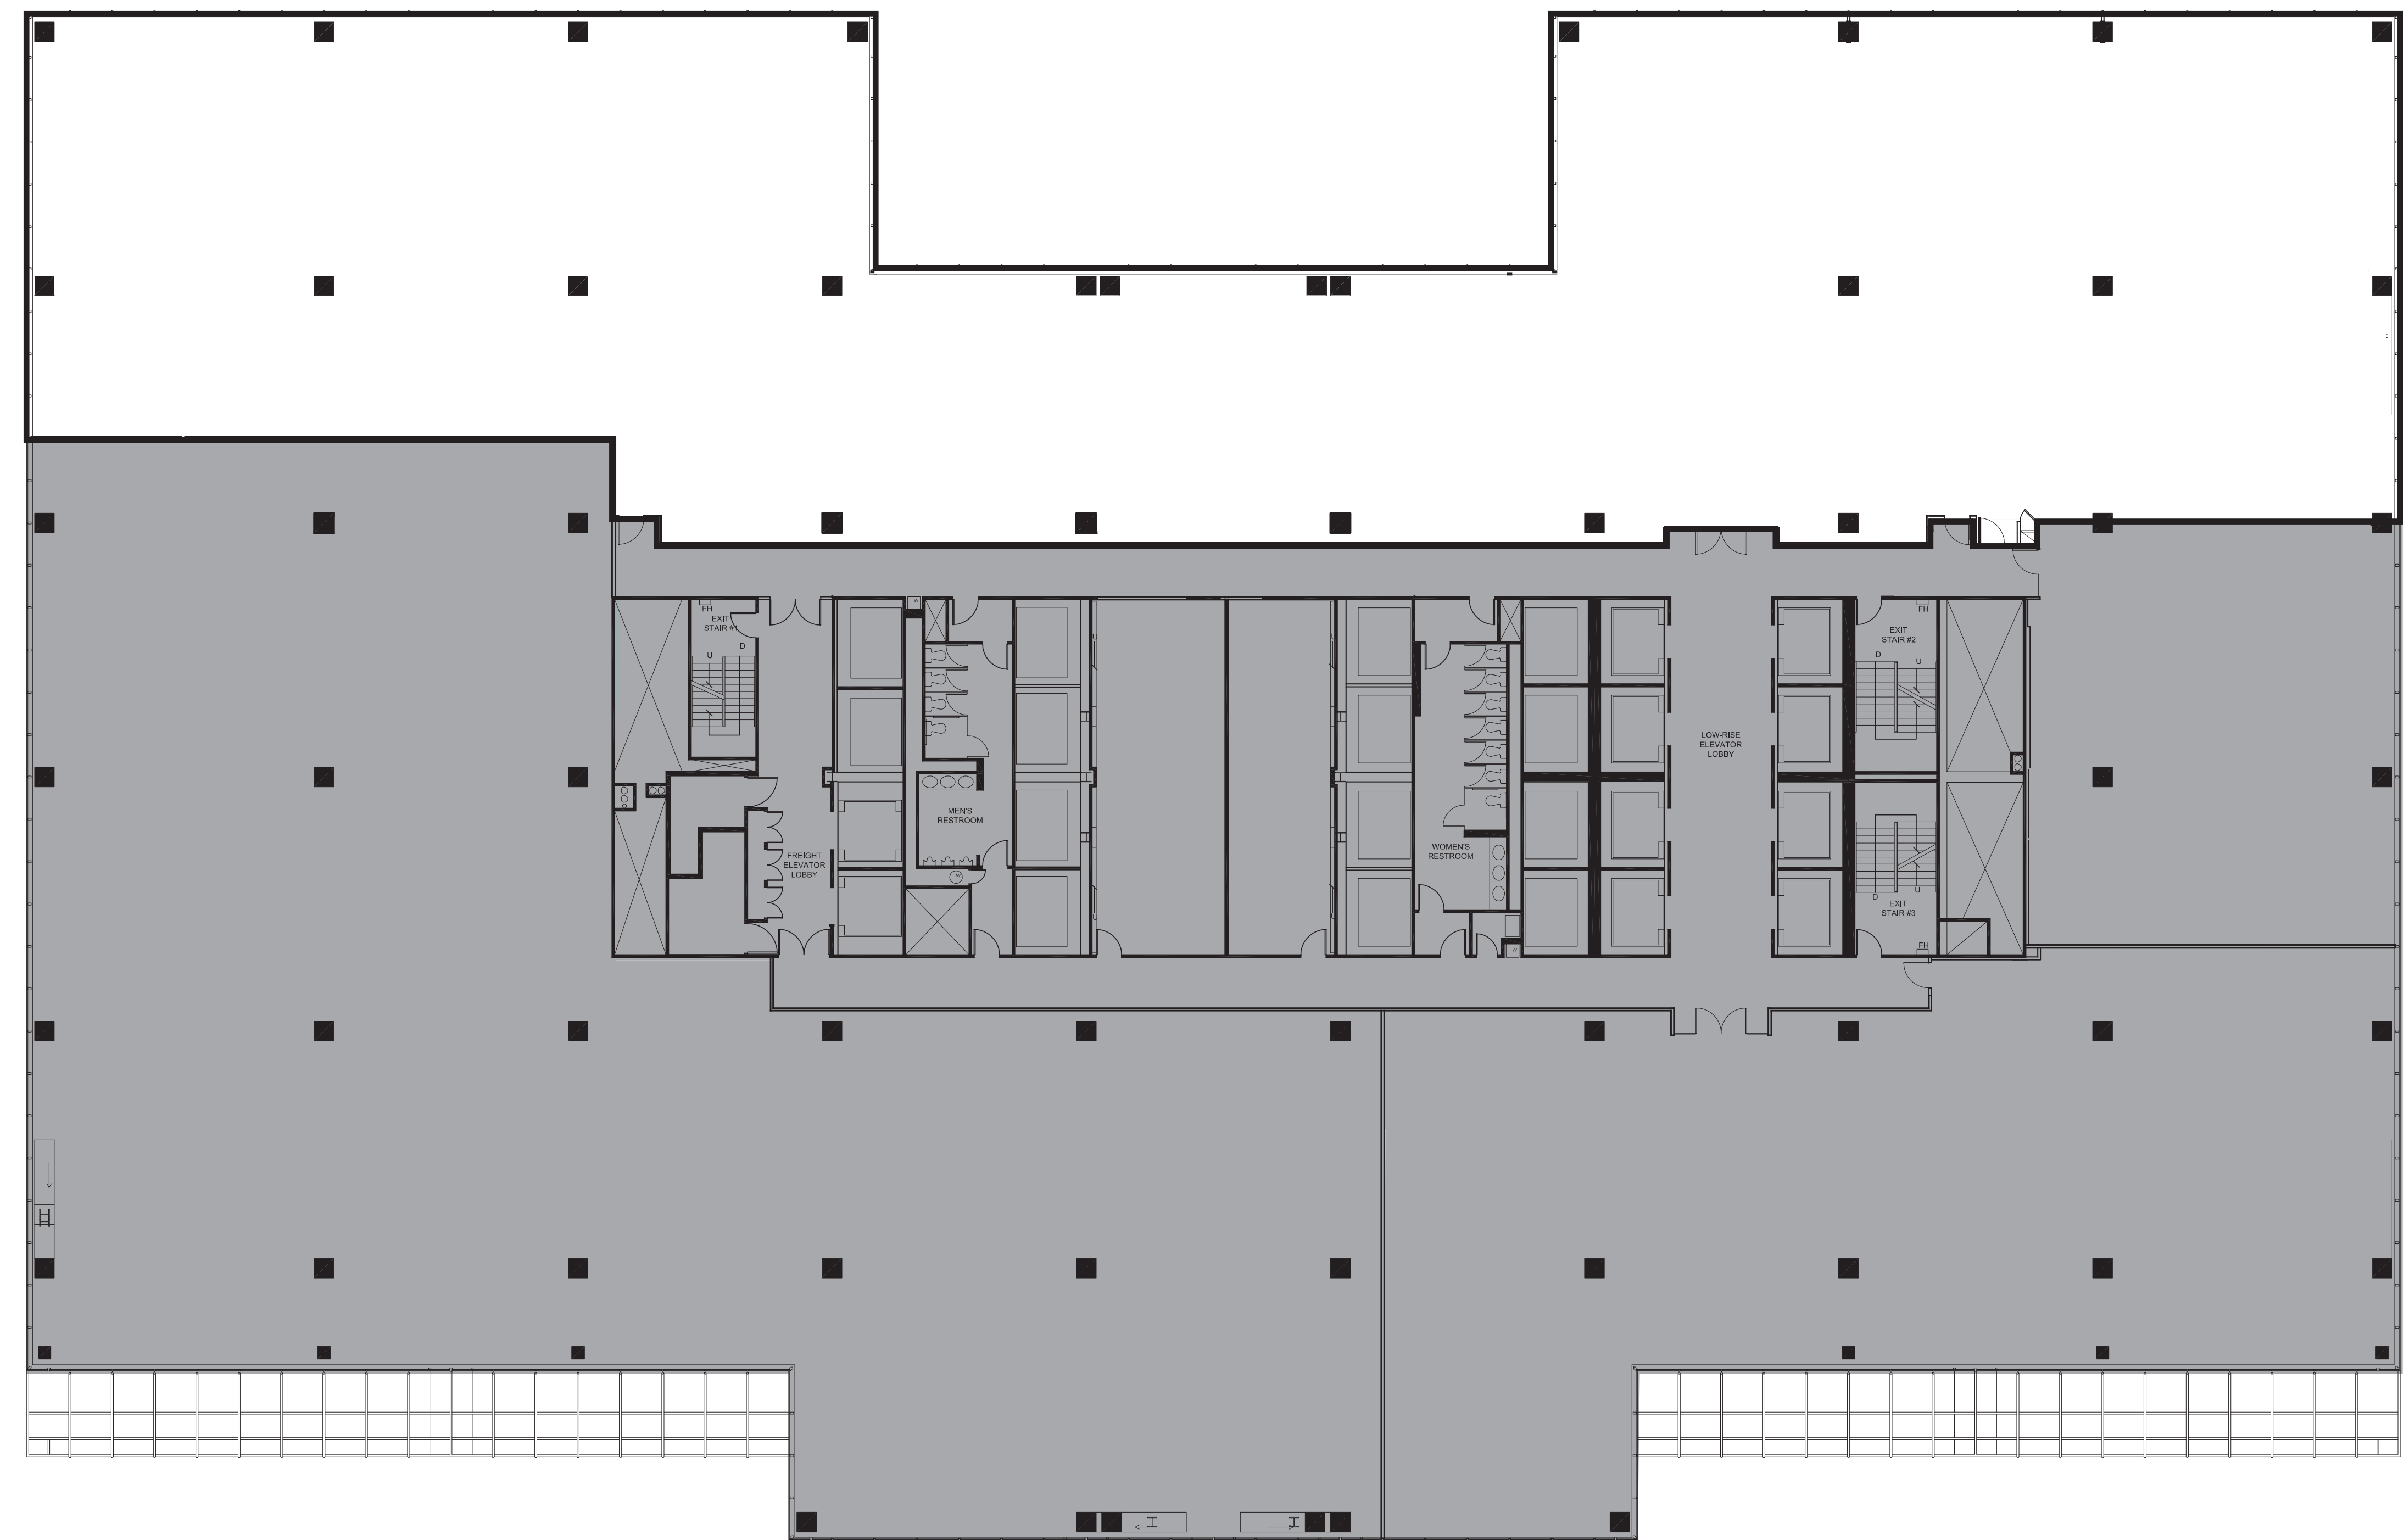

Accenture Tower

a KBS property

BE THE FIRST TO GET IN.

Suite 1100

16,098 RSF

Move-in ready, Accenture Tower's spec suites offer a variety of sizes and configurations. Our suites are fitted with luxurious details that make each suite unique for progressive users.

FLOOR	11TH
SUITE	1100
SQ FT.	16,098 RSF
STATUS	AVAILABLE NOV 2021

Wendy Katz
P + 1 312 819 1175
C + 1 312 213 2219
Wendy.Katz@cushwake.com

Matt Lerner
P + 1 312 819 1254
C + 1 773 443 2218
Matt.Lerner@cushwake.com

Proudly leased and managed by
CUSHMAN & WAKEFIELD

KBS