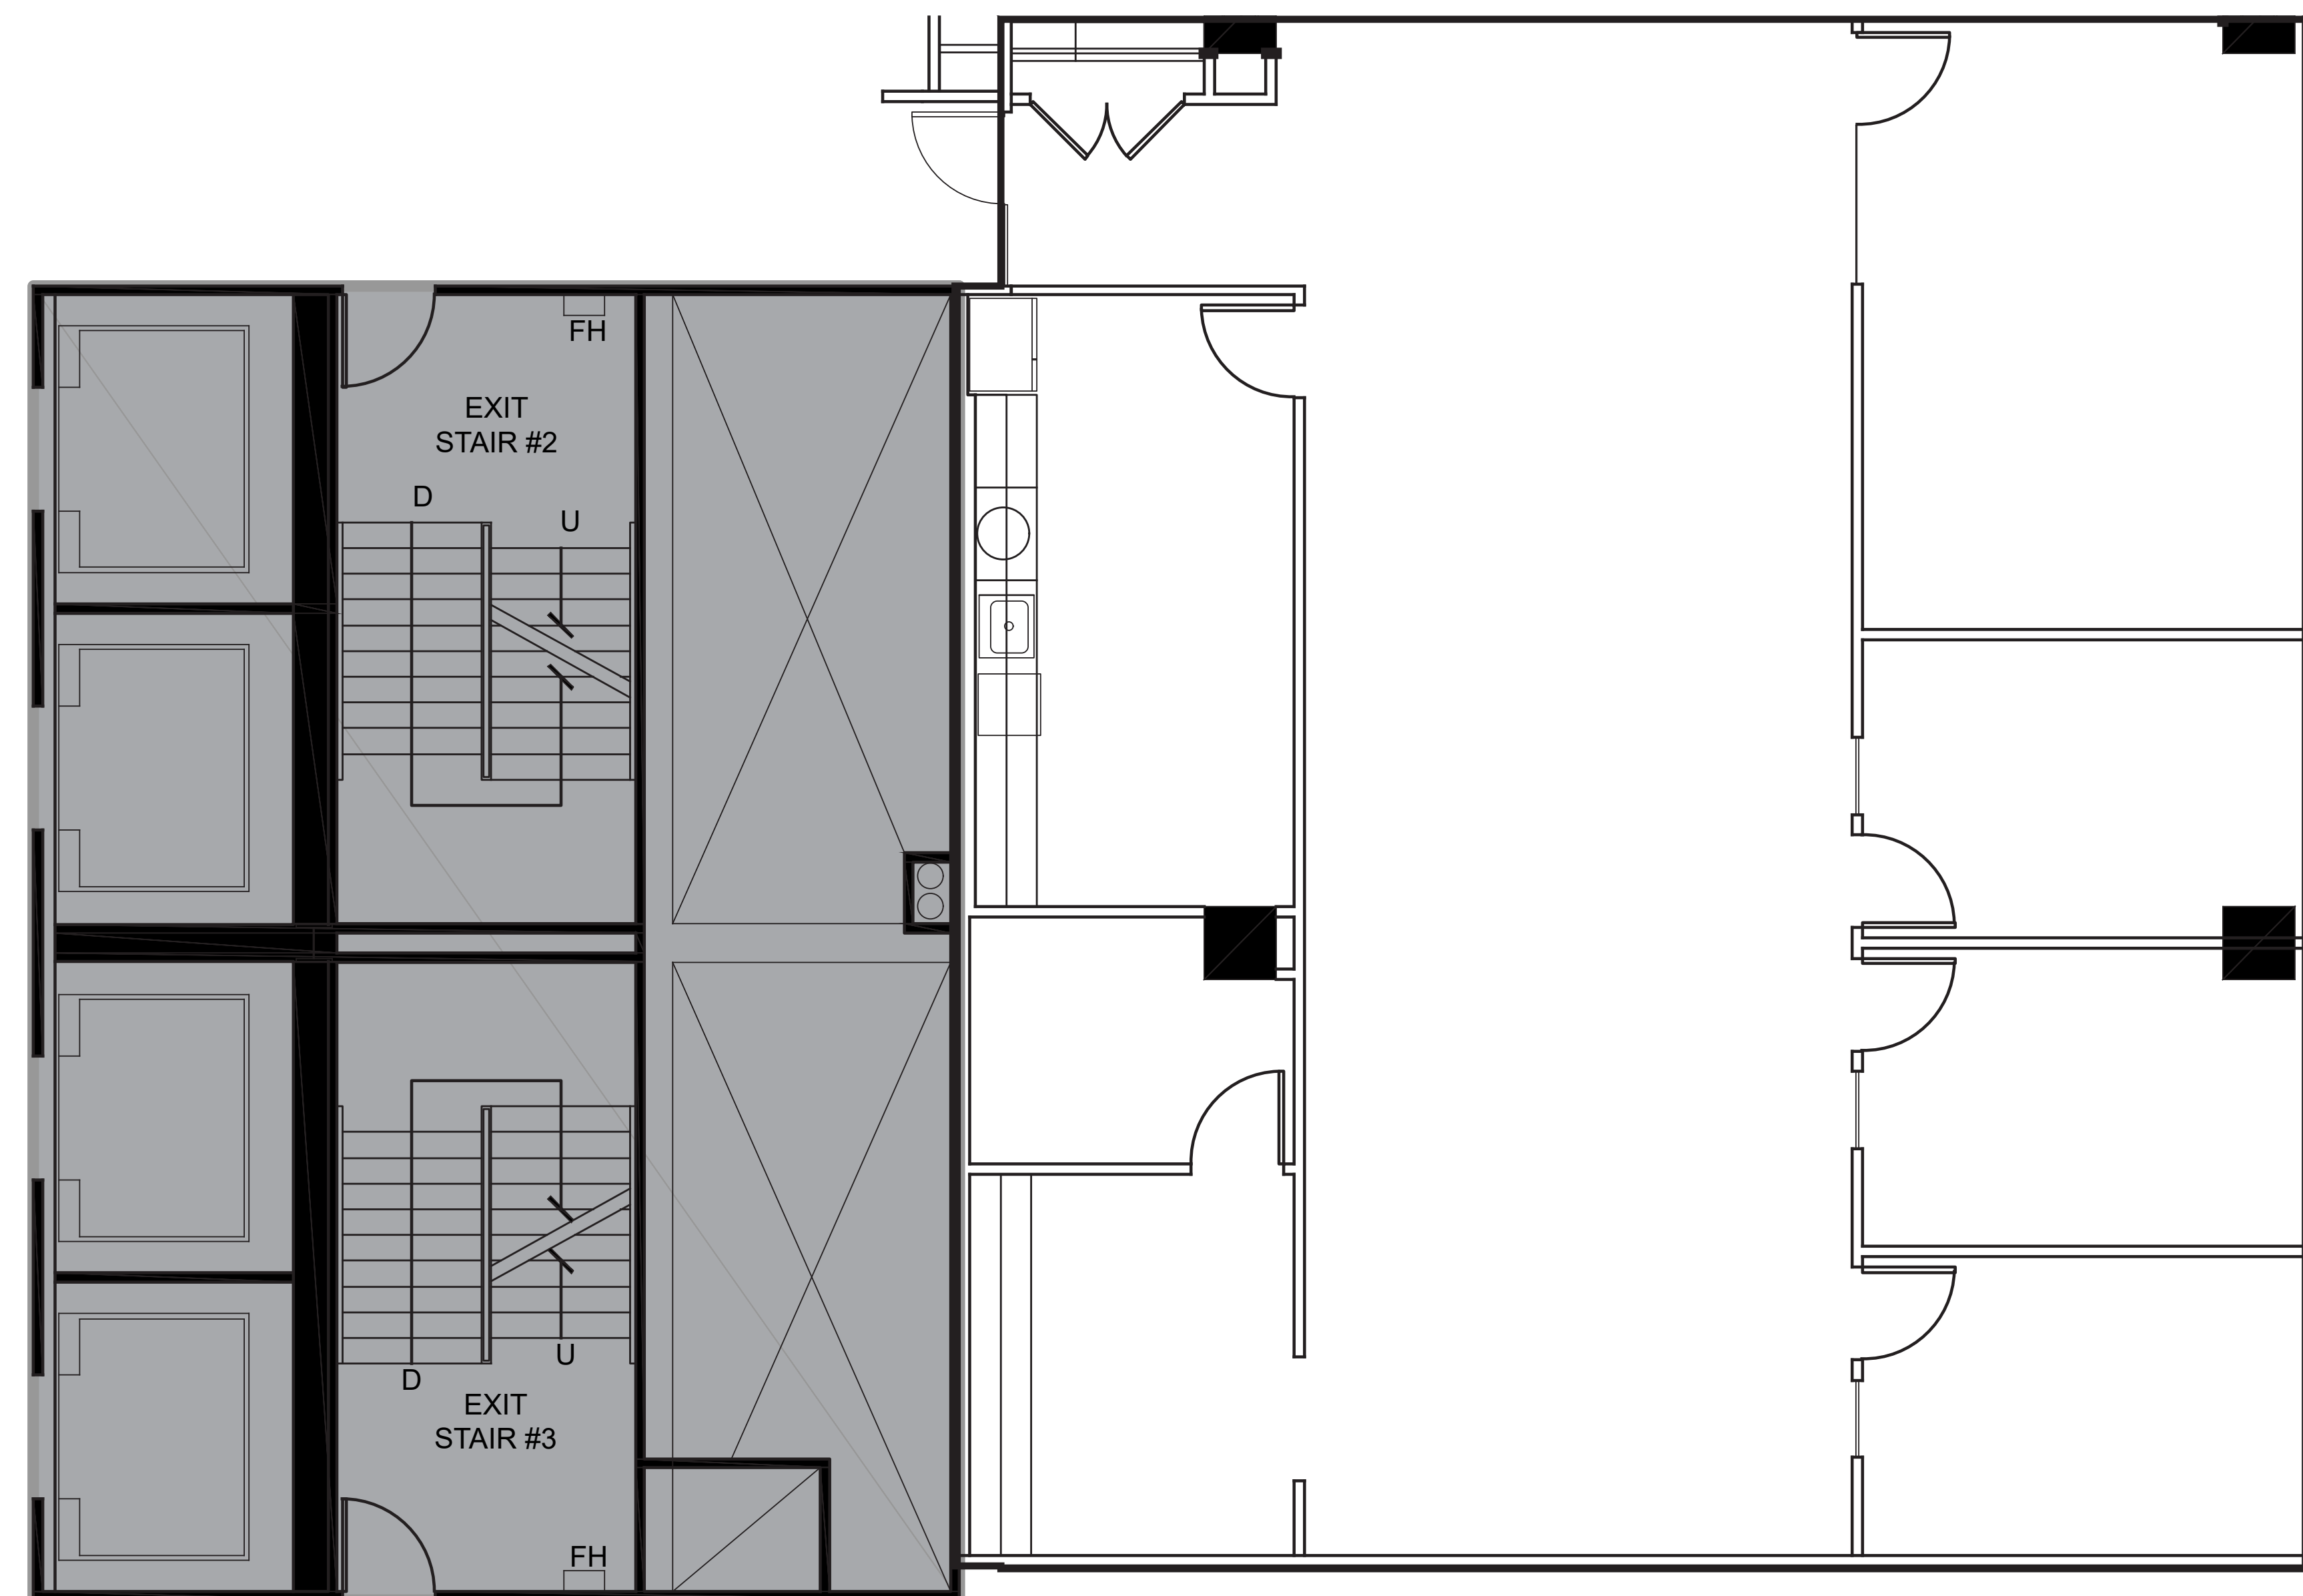

Accenture Tower

a KBS property

BE THE FIRST TO GET IN.

Suite 1120

2,621 RSF

Move-in ready, Accenture Tower's spec suites offer a variety of sizes and configurations. Our suites are fitted with luxurious details that make each suite unique for progressive users.

FLOOR 11TH

SUITE 1120

SQ FT. 2,621 RSF

STATUS **AVAILABLE NOV 2020**

Wendy Katz
P + 1 312 819 1175
C + 1 312 213 2219
Wendy.Katz@cushwake.com

Matt Lerner
P + 1 312 819 1254
C + 1 773 443 2218
Matt.Lerner@cushwake.com