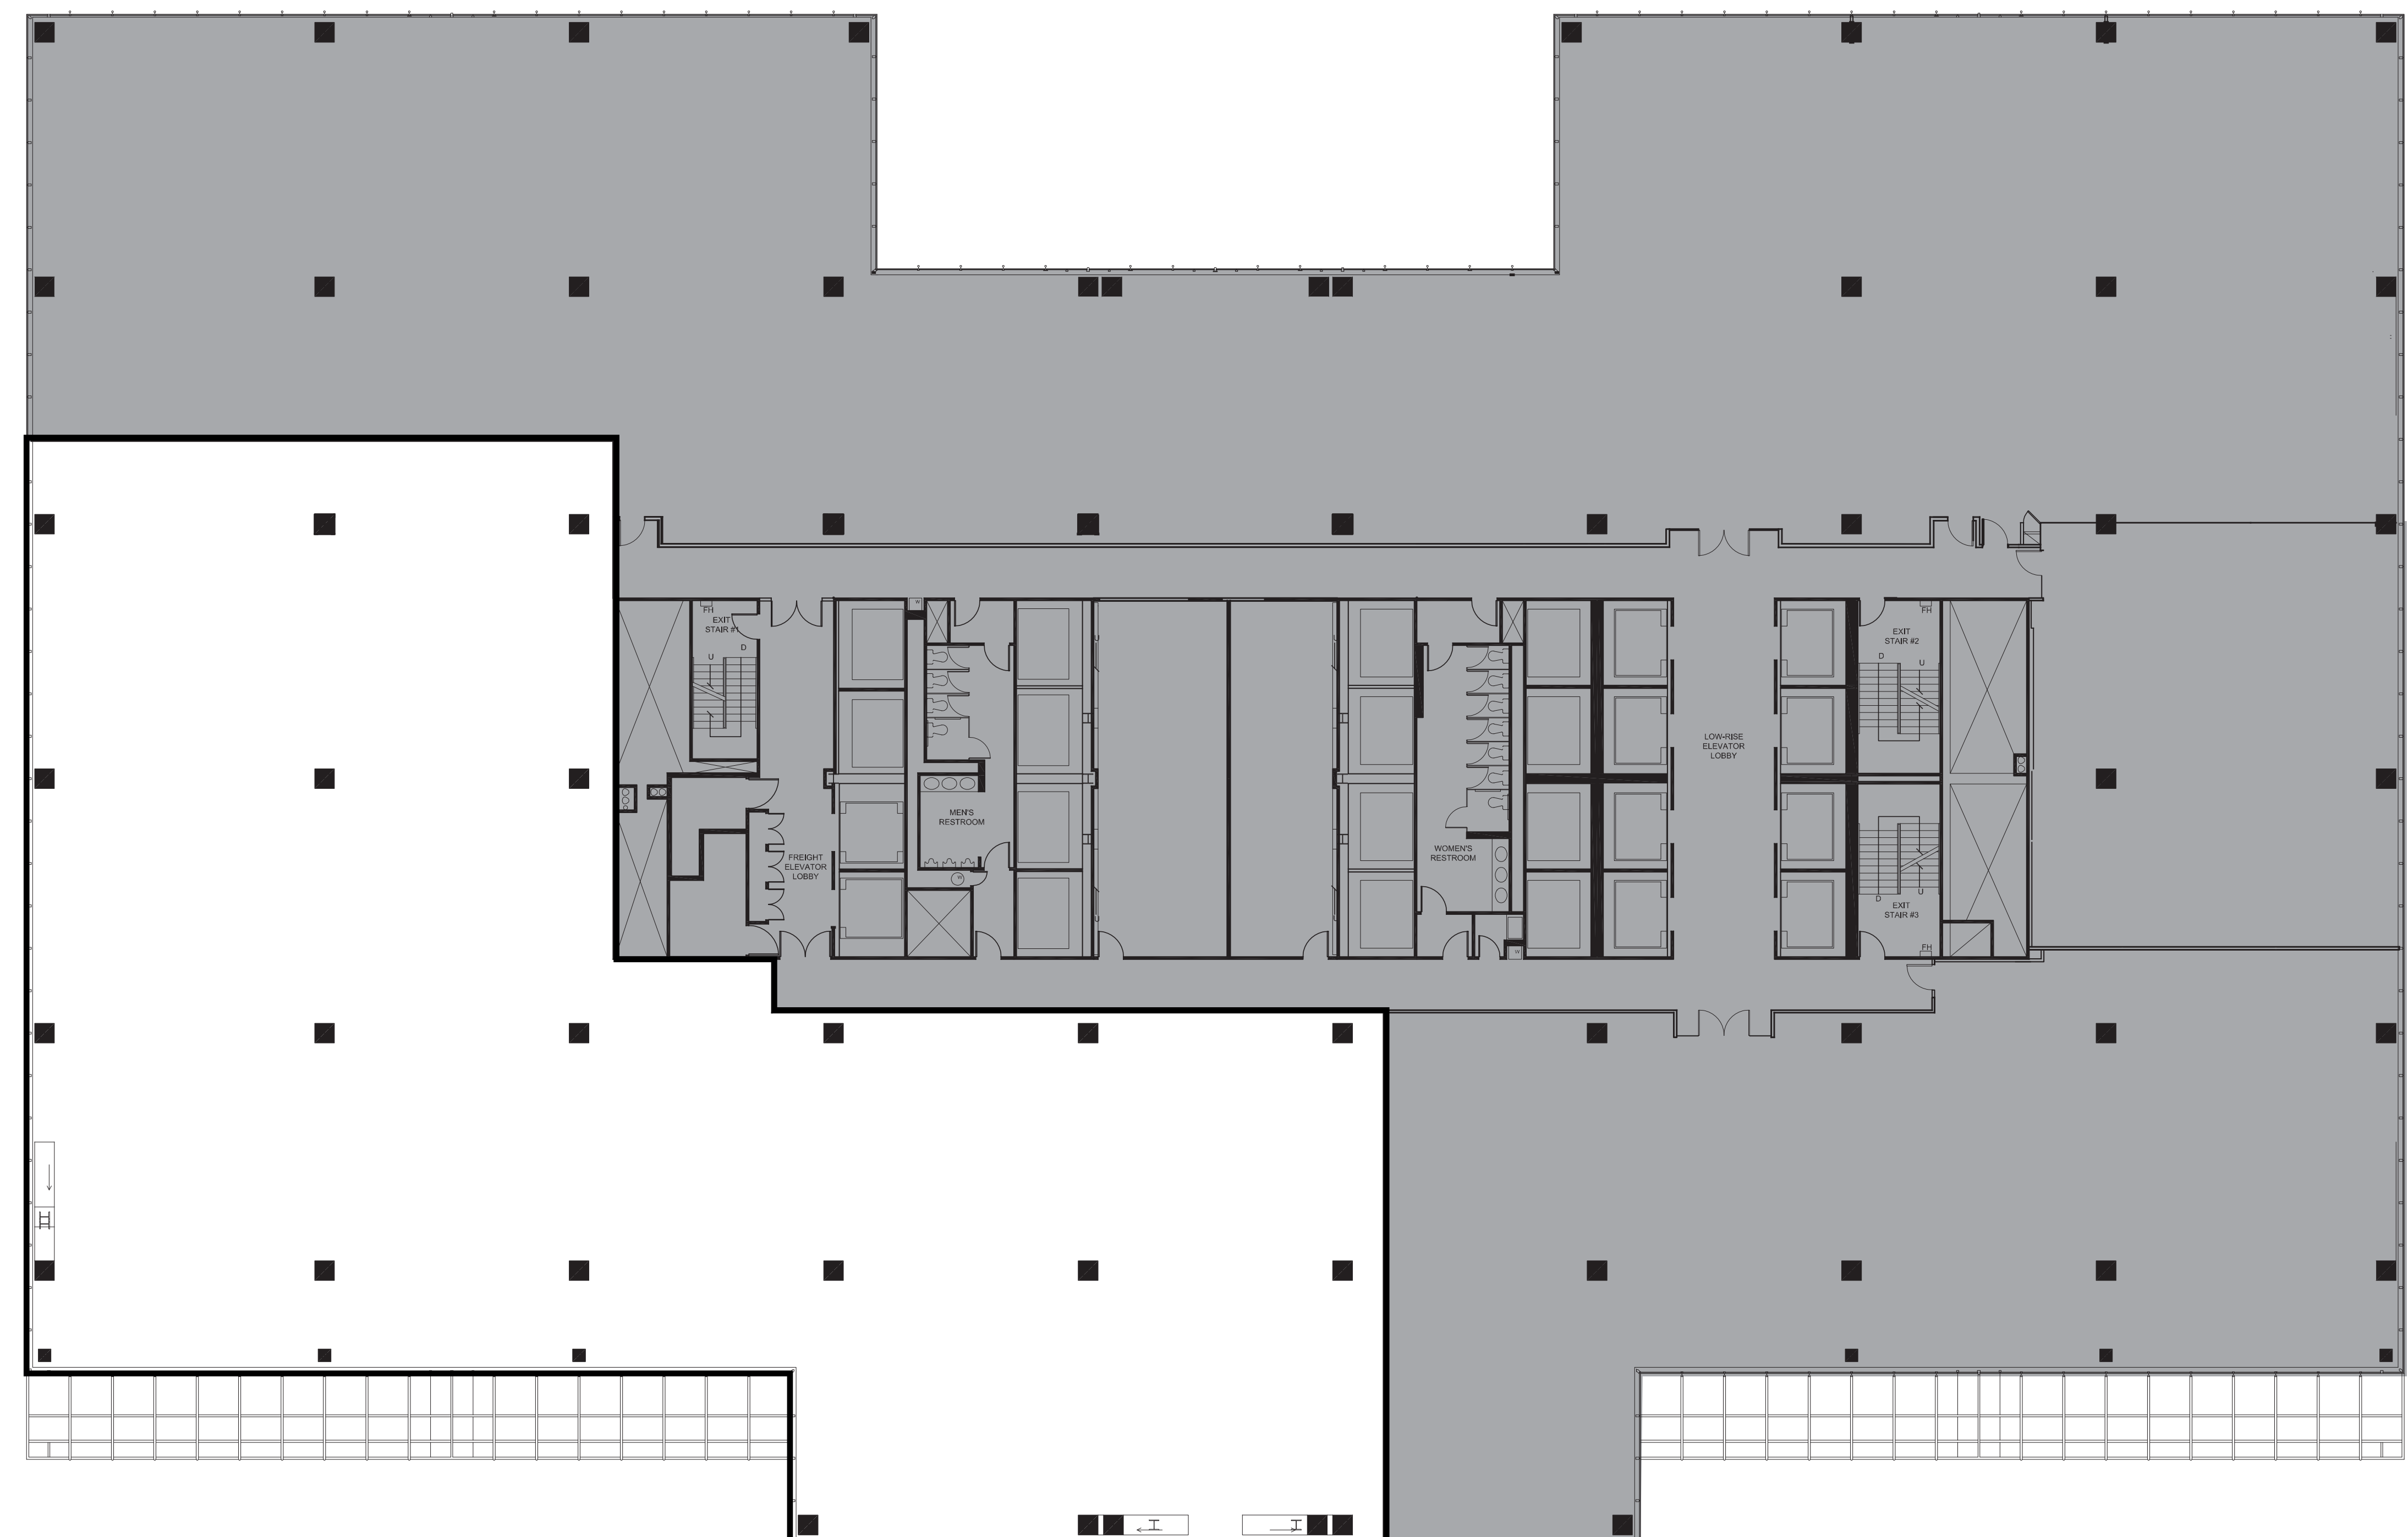

Accenture Tower

a KBS property

BE THE FIRST TO GET IN.

Suite 1150

16,026 RSF

Move-in ready, Accenture Tower's spec suites offer a variety of sizes and configurations. Our suites are fitted with luxurious details that make each suite unique for progressive users.

FLOOR	11TH
SUITE	1150
SQ FT.	16,026 RSF
STATUS	AVAILABLE DEC 2020

Wendy Katz
P + 1 312 819 1175
C + 1 312 213 2219
Wendy.Katz@cushwake.com

Matt Lerner
P + 1 312 819 1254
C + 1 773 443 2218
Matt.Lerner@cushwake.com

Proudly leased and managed by
CUSHMAN & WAKEFIELD

KBS