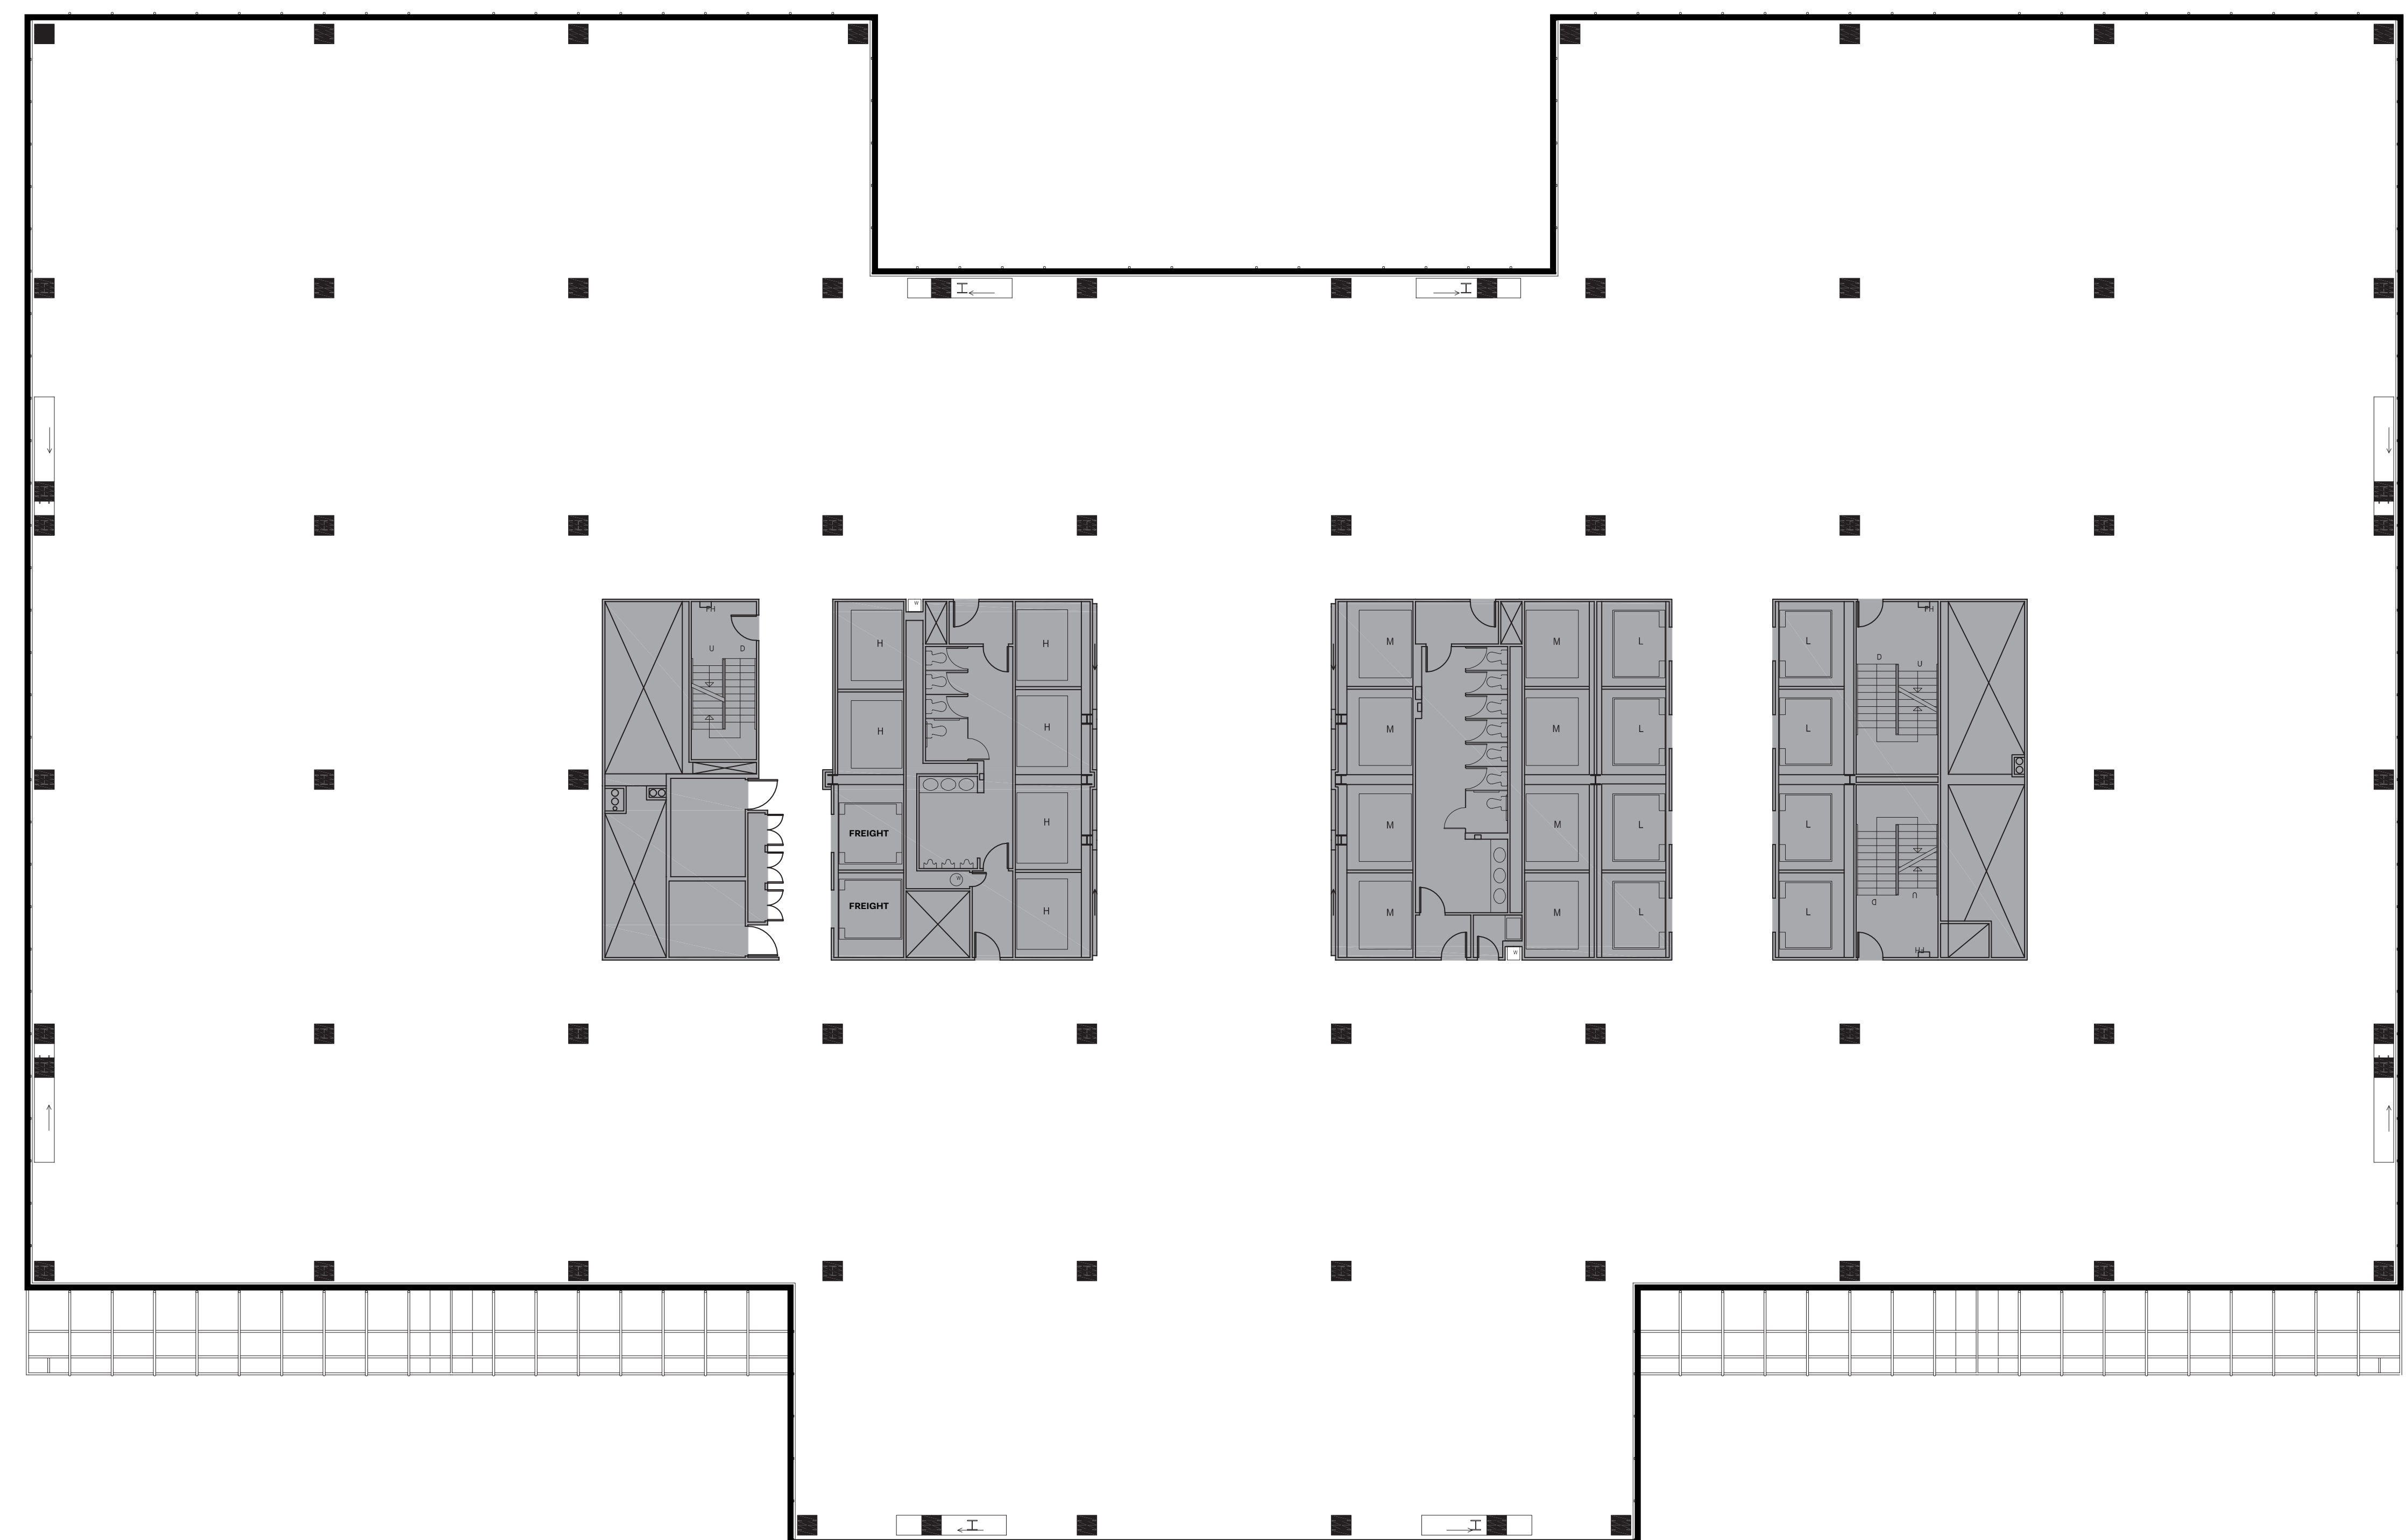

Accenture Tower

a KBS property

BE THE FIRST TO GET IN.

Suite 1400

42,539 RSF

Move-in ready, Accenture Tower's spec suites offer a variety of sizes and configurations. Our suites are fitted with luxurious details that make each suite unique for progressive users.

FLOOR	14TH
SUITE	1400
SQ. FT.	42,539 RSF
STATUS	AVAILABLE

Wendy Katz
P + 1 312 819 1175
C + 1 312 213 2219
Wendy.Katz@cushwake.com

Matt Lerner
P + 1 312 819 1254
C + 1 773 443 2218
Matt.Lerner@cushwake.com

Proudly leased and managed by
CUSHMAN & WAKEFIELD

KBS