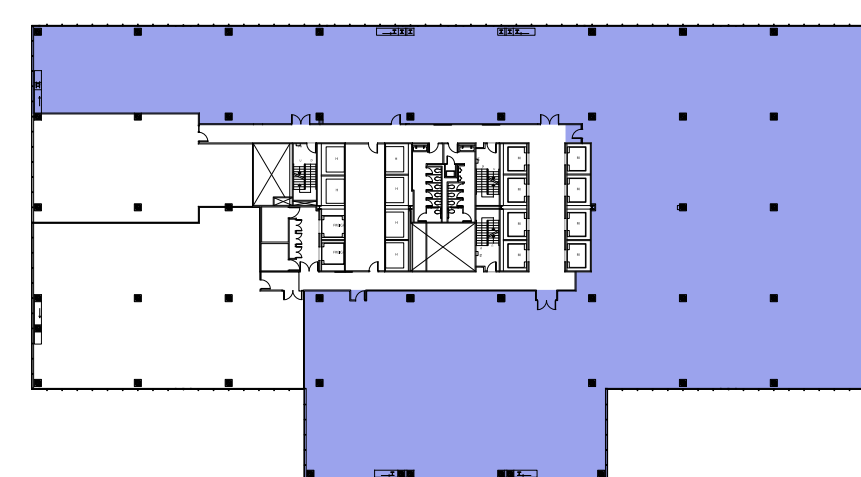

Accenture Tower

a KBS property

BE THE FIRST TO GET IN.

Suite 2700

27,948 RSF

Move-in ready, Accenture Tower's spec suites offer a variety of sizes and configurations. Our suites are fitted with luxurious details that make each suite unique for progressive users.

FLOOR 27TH

SUITE 2700

SQ FT. 27,948 RSF

STATUS **AVAILABLE MAR 2021**

Wendy Katz
P + 1 312 819 1175
C + 1 312 213 2219
Wendy.Katz@cushwake.com

Matt Lerner
P + 1 312 819 1254
C + 1 773 443 2218
Matt.Lerner@cushwake.com