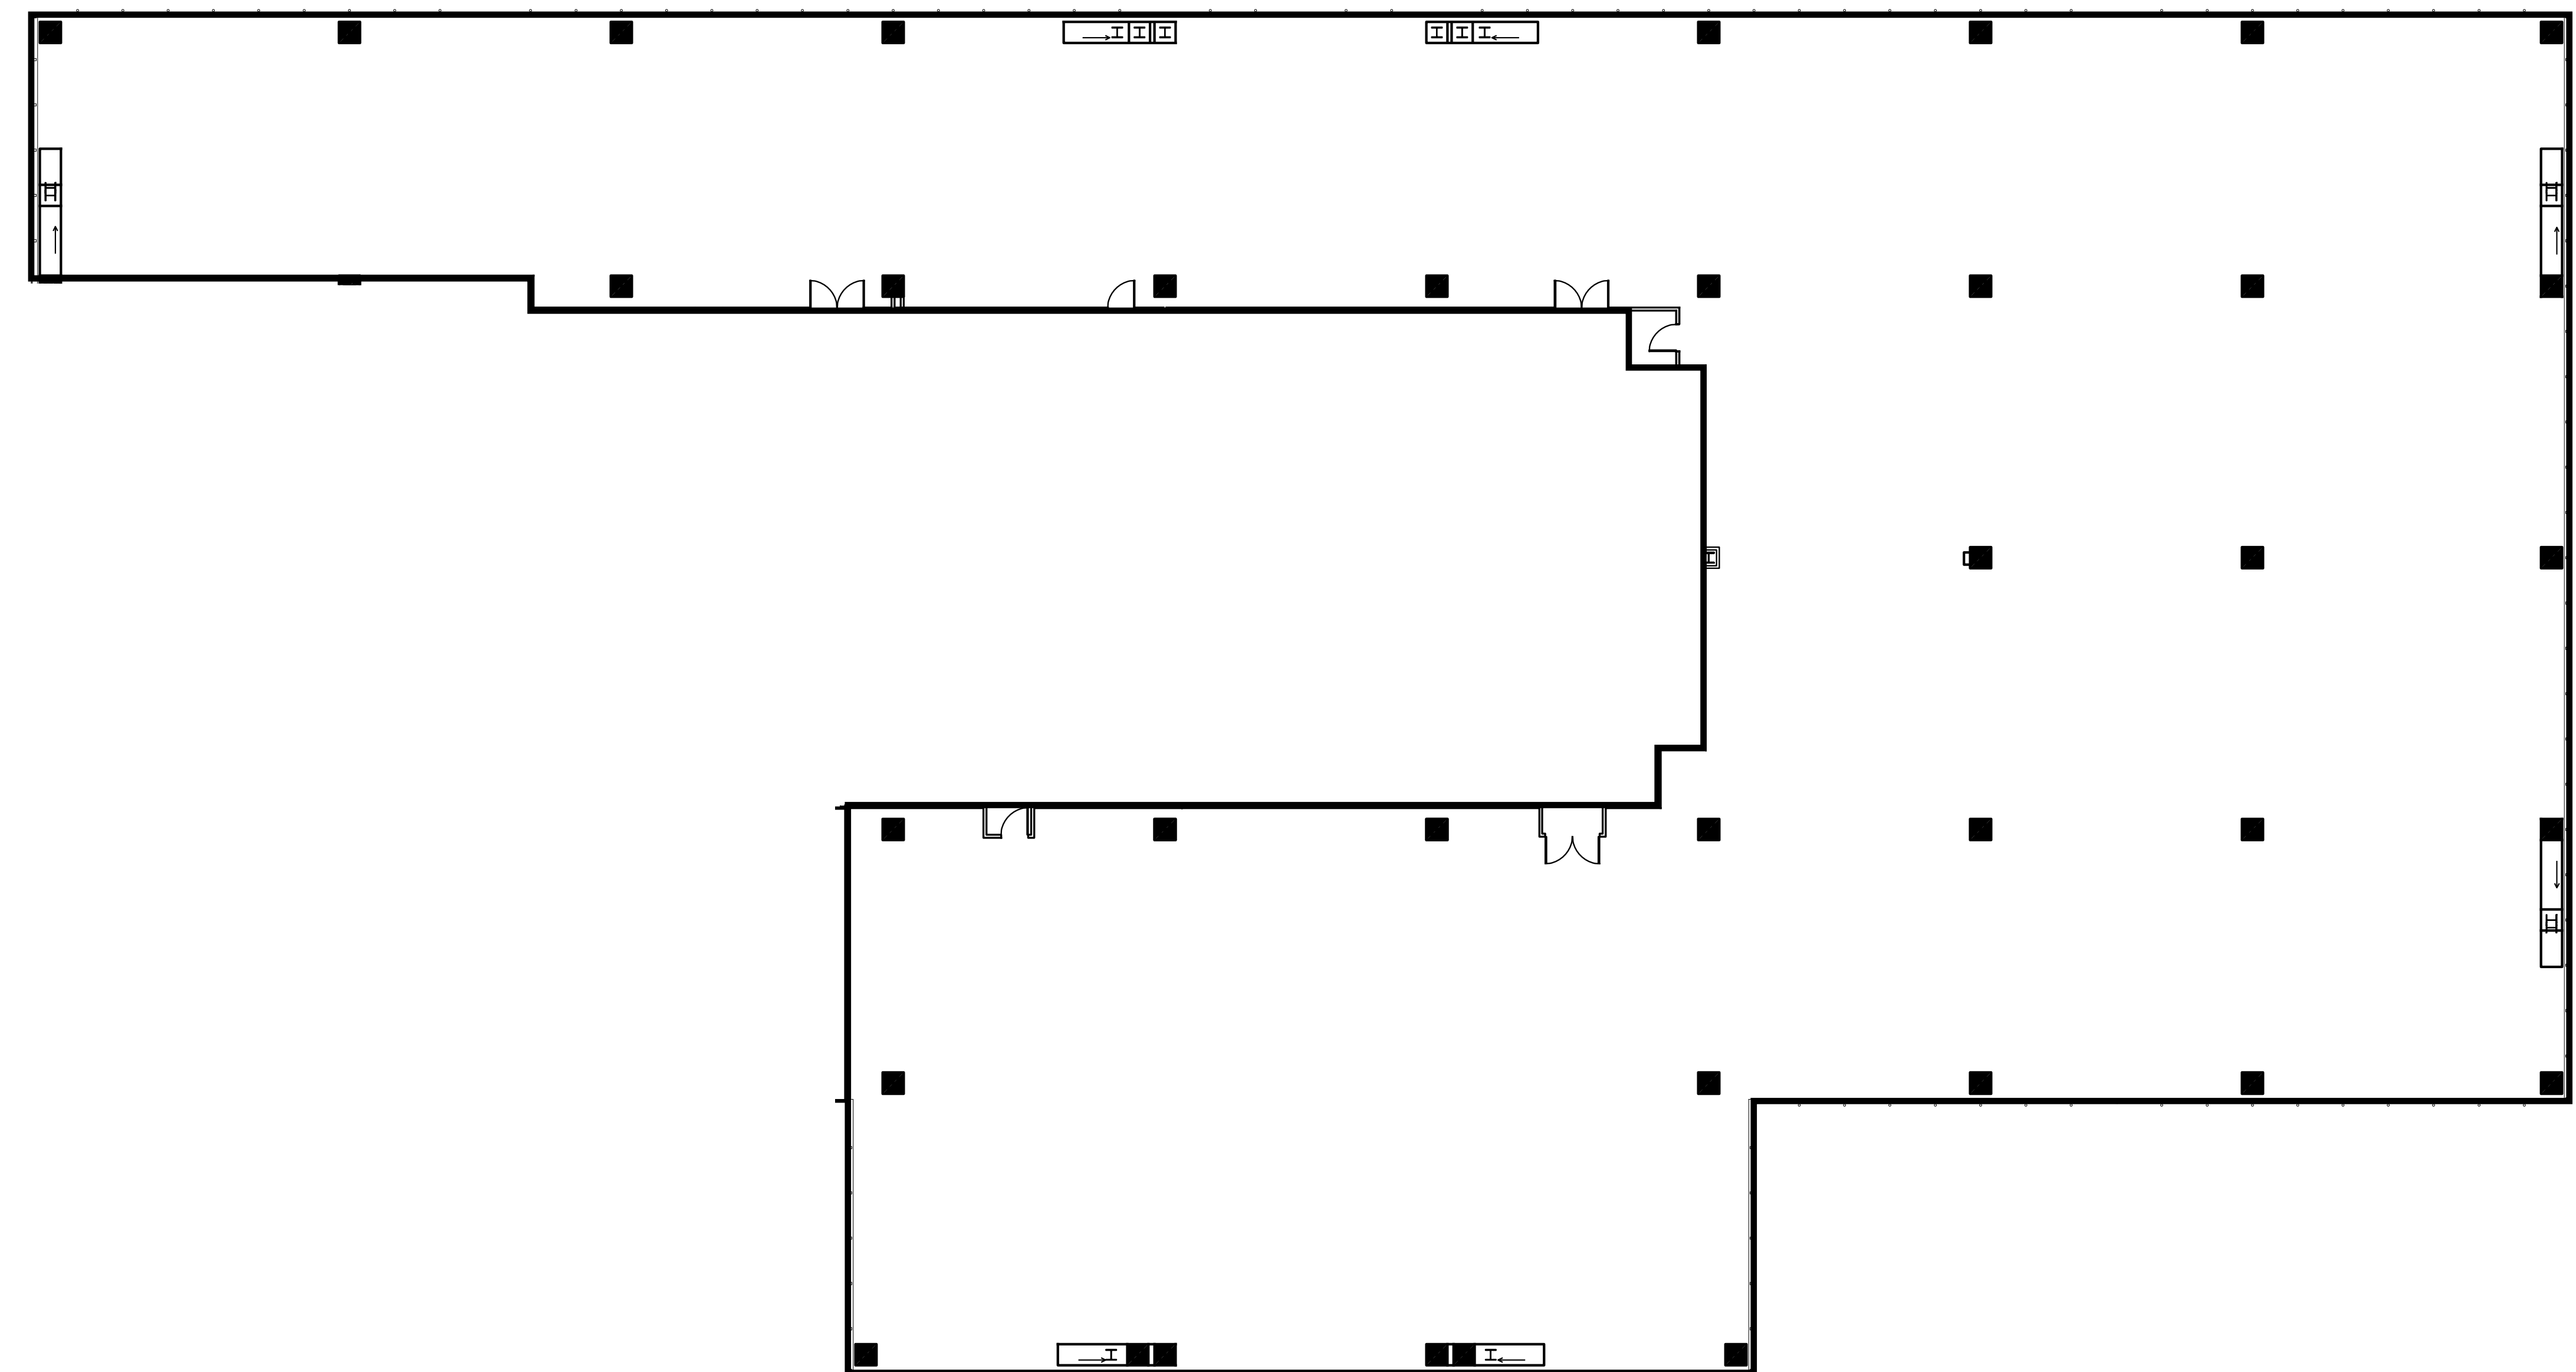

Accenture Tower

a KBS property

BE THE FIRST TO GET IN.

Suite 2700

27,948 RSF

Move-in ready, Accenture Tower's spec suites offer a variety of sizes and configurations. Our suites are fitted with luxurious details that make each suite unique for progressive users.

FLOOR 27TH

SUITE 2700

SQ FT. 27,948 RSF

STATUS **AVAILABLE MAR 2021**

Wendy Katz
P + 1 312 819 1175
C + 1 312 213 2219
Wendy.Katz@cushwake.com

Matt Lerner
P + 1 312 819 1254
C + 1 773 443 2218
Matt.Lerner@cushwake.com

Proudly leased and managed by
CUSHMAN & WAKEFIELD

KBS