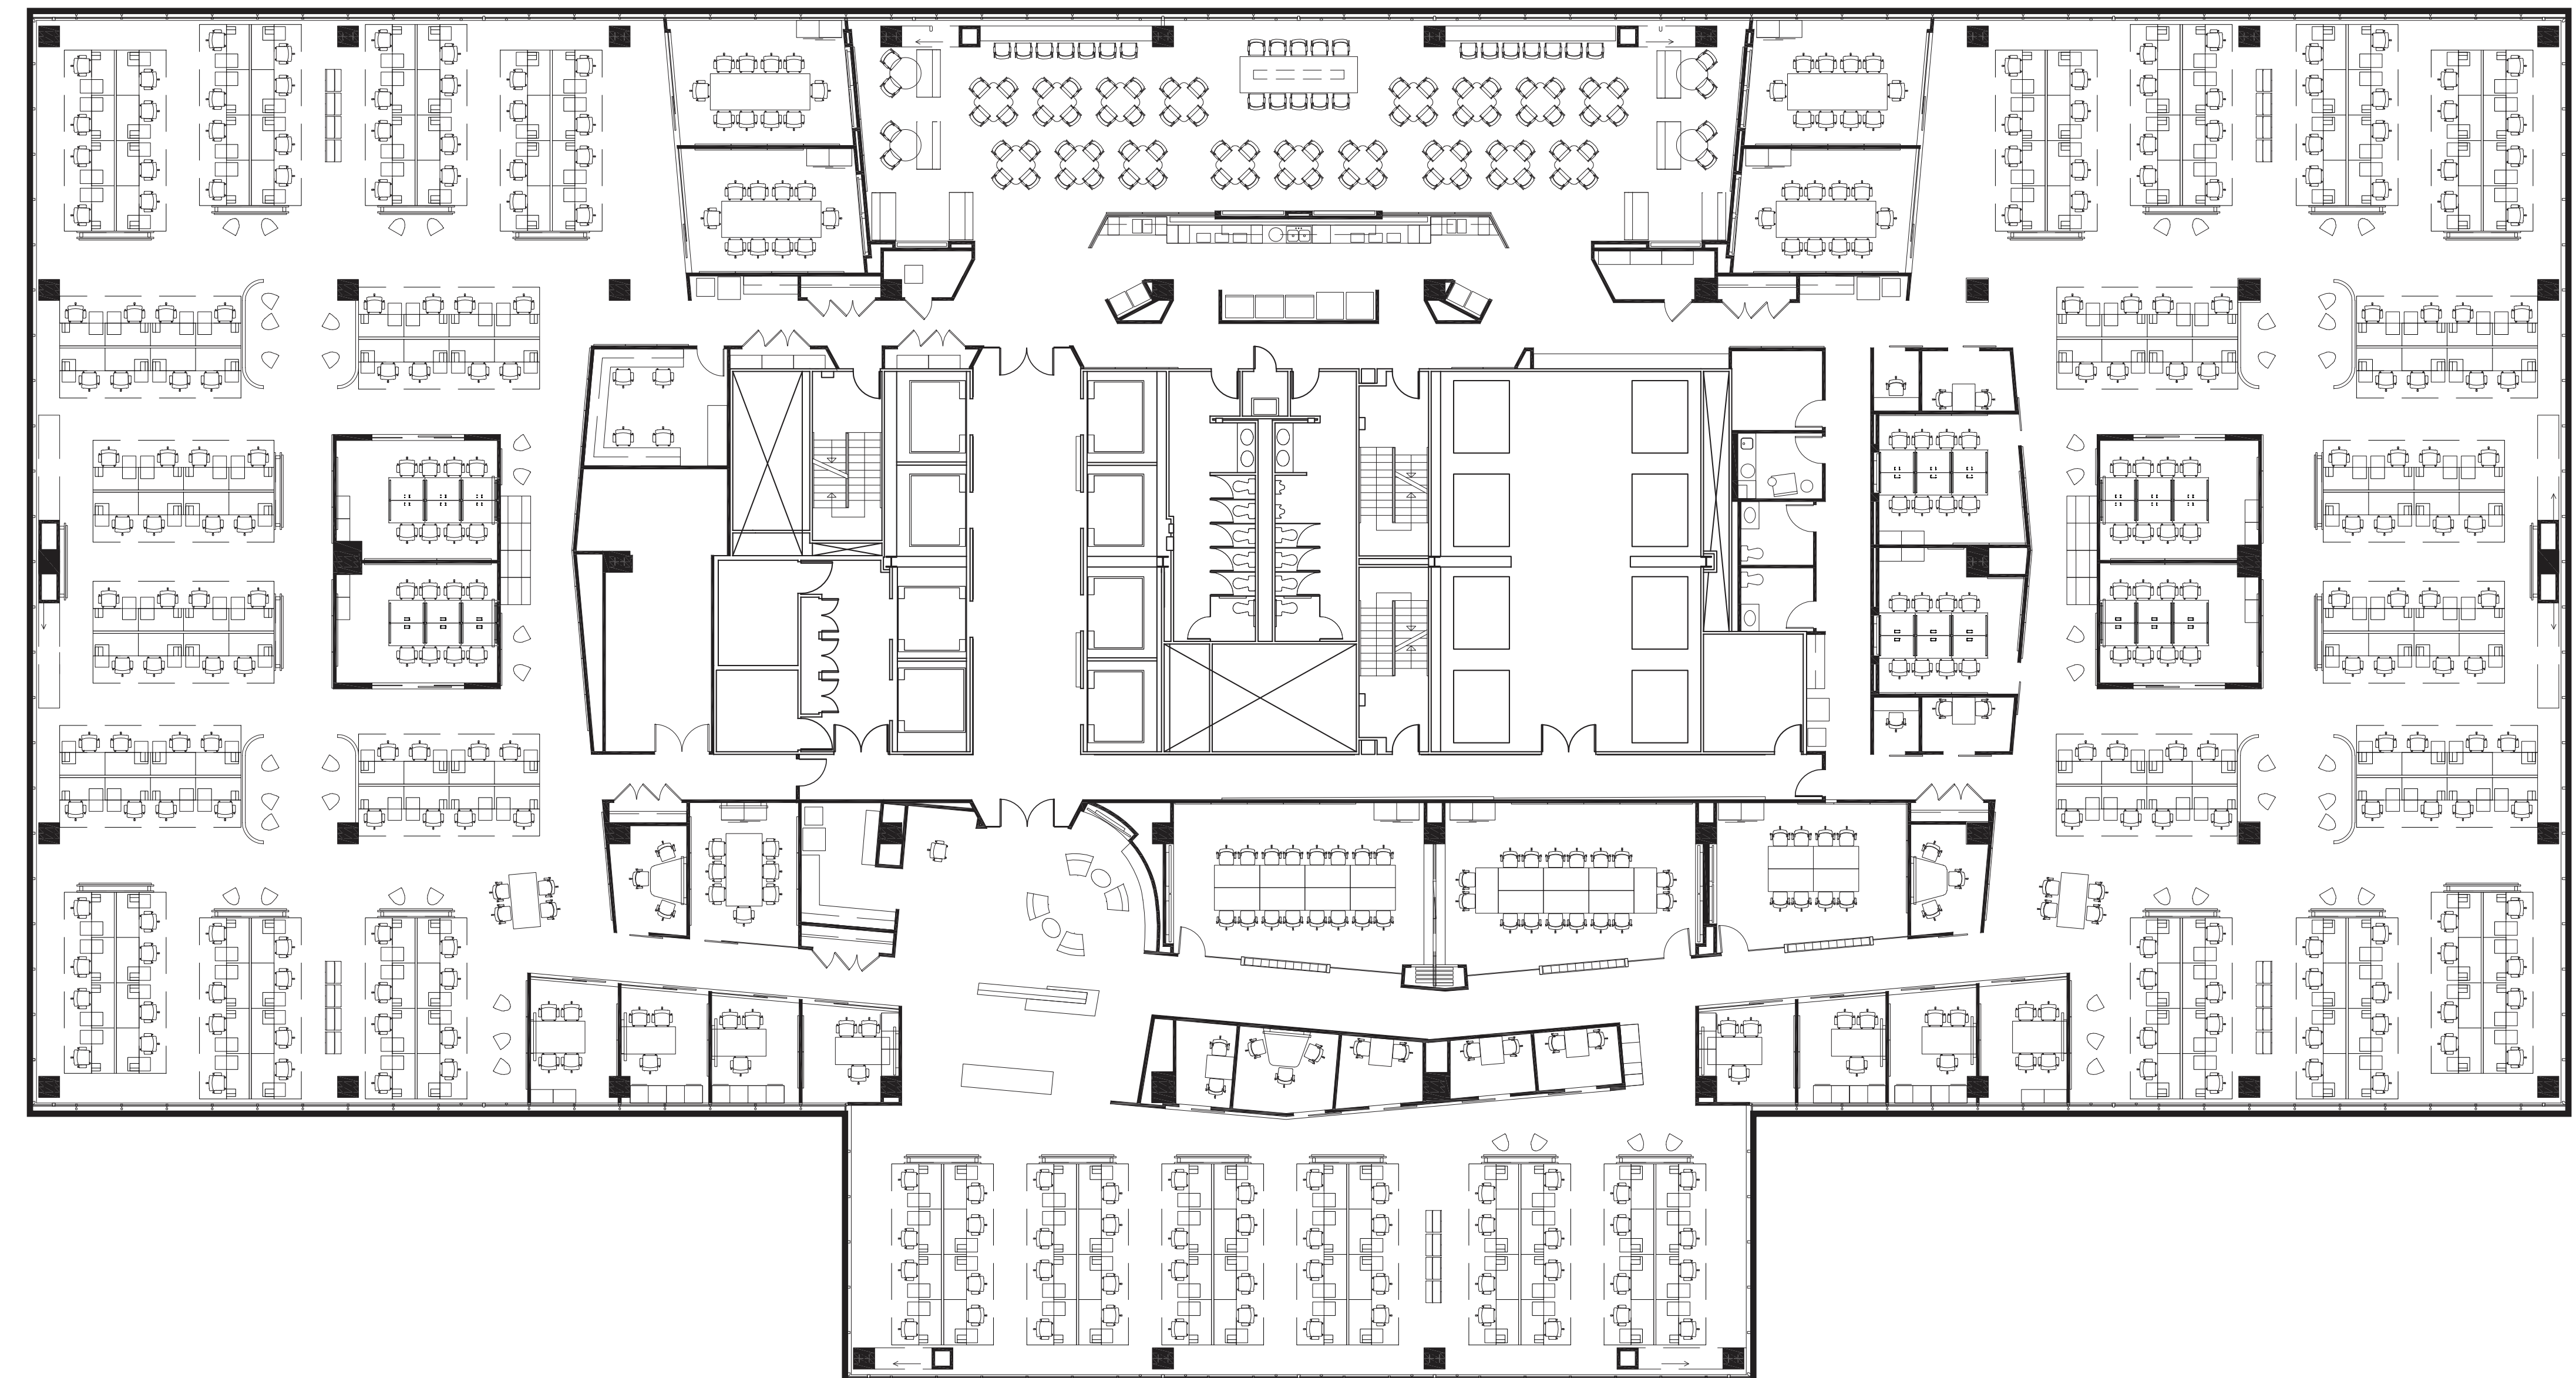

Accenture Tower

a KBS property

BE THE FIRST TO GET IN.

Suite 3300

36,577 RSF

Move-in ready, Accenture Tower's spec suites offer a variety of sizes and configurations. Our suites are fitted with luxurious details that make each suite unique for progressive users.

FLOOR 33RD

SUITE 3300

SQ FT. 36,577 RSF

STATUS **AVAILABLE JUL 2021**

Wendy Katz
P + 1 312 819 1175
C + 1 312 213 2219
Wendy.Katz@cushwake.com

Matt Lerner
P + 1 312 819 1254
C + 1 773 443 2218
Matt.Lerner@cushwake.com