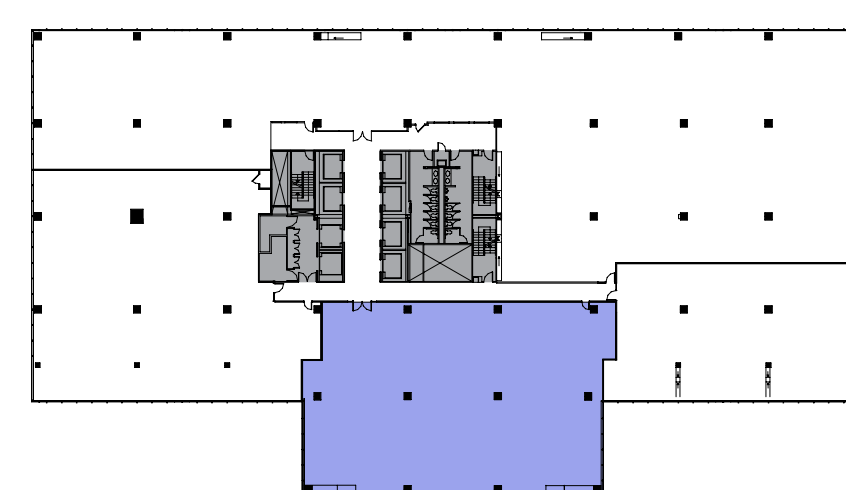

Accenture Tower

a KBS property

BE THE FIRST TO GET IN.

Suite 3450

7,376 RSF

Move-in ready, Accenture Tower's spec suites offer a variety of sizes and configurations. Our suites are fitted with luxurious details that make each suite unique for progressive users.

FLOOR 34TH

SUITE 3450

SQ FT. 7,376 RSF

STATUS **AVAILABLE JAN 2021**

Wendy Katz
P + 1 312 819 1175
C + 1 312 213 2219
Wendy.Katz@cushwake.com

Matt Lerner
P + 1 312 819 1254
C + 1 773 443 2218
Matt.Lerner@cushwake.com