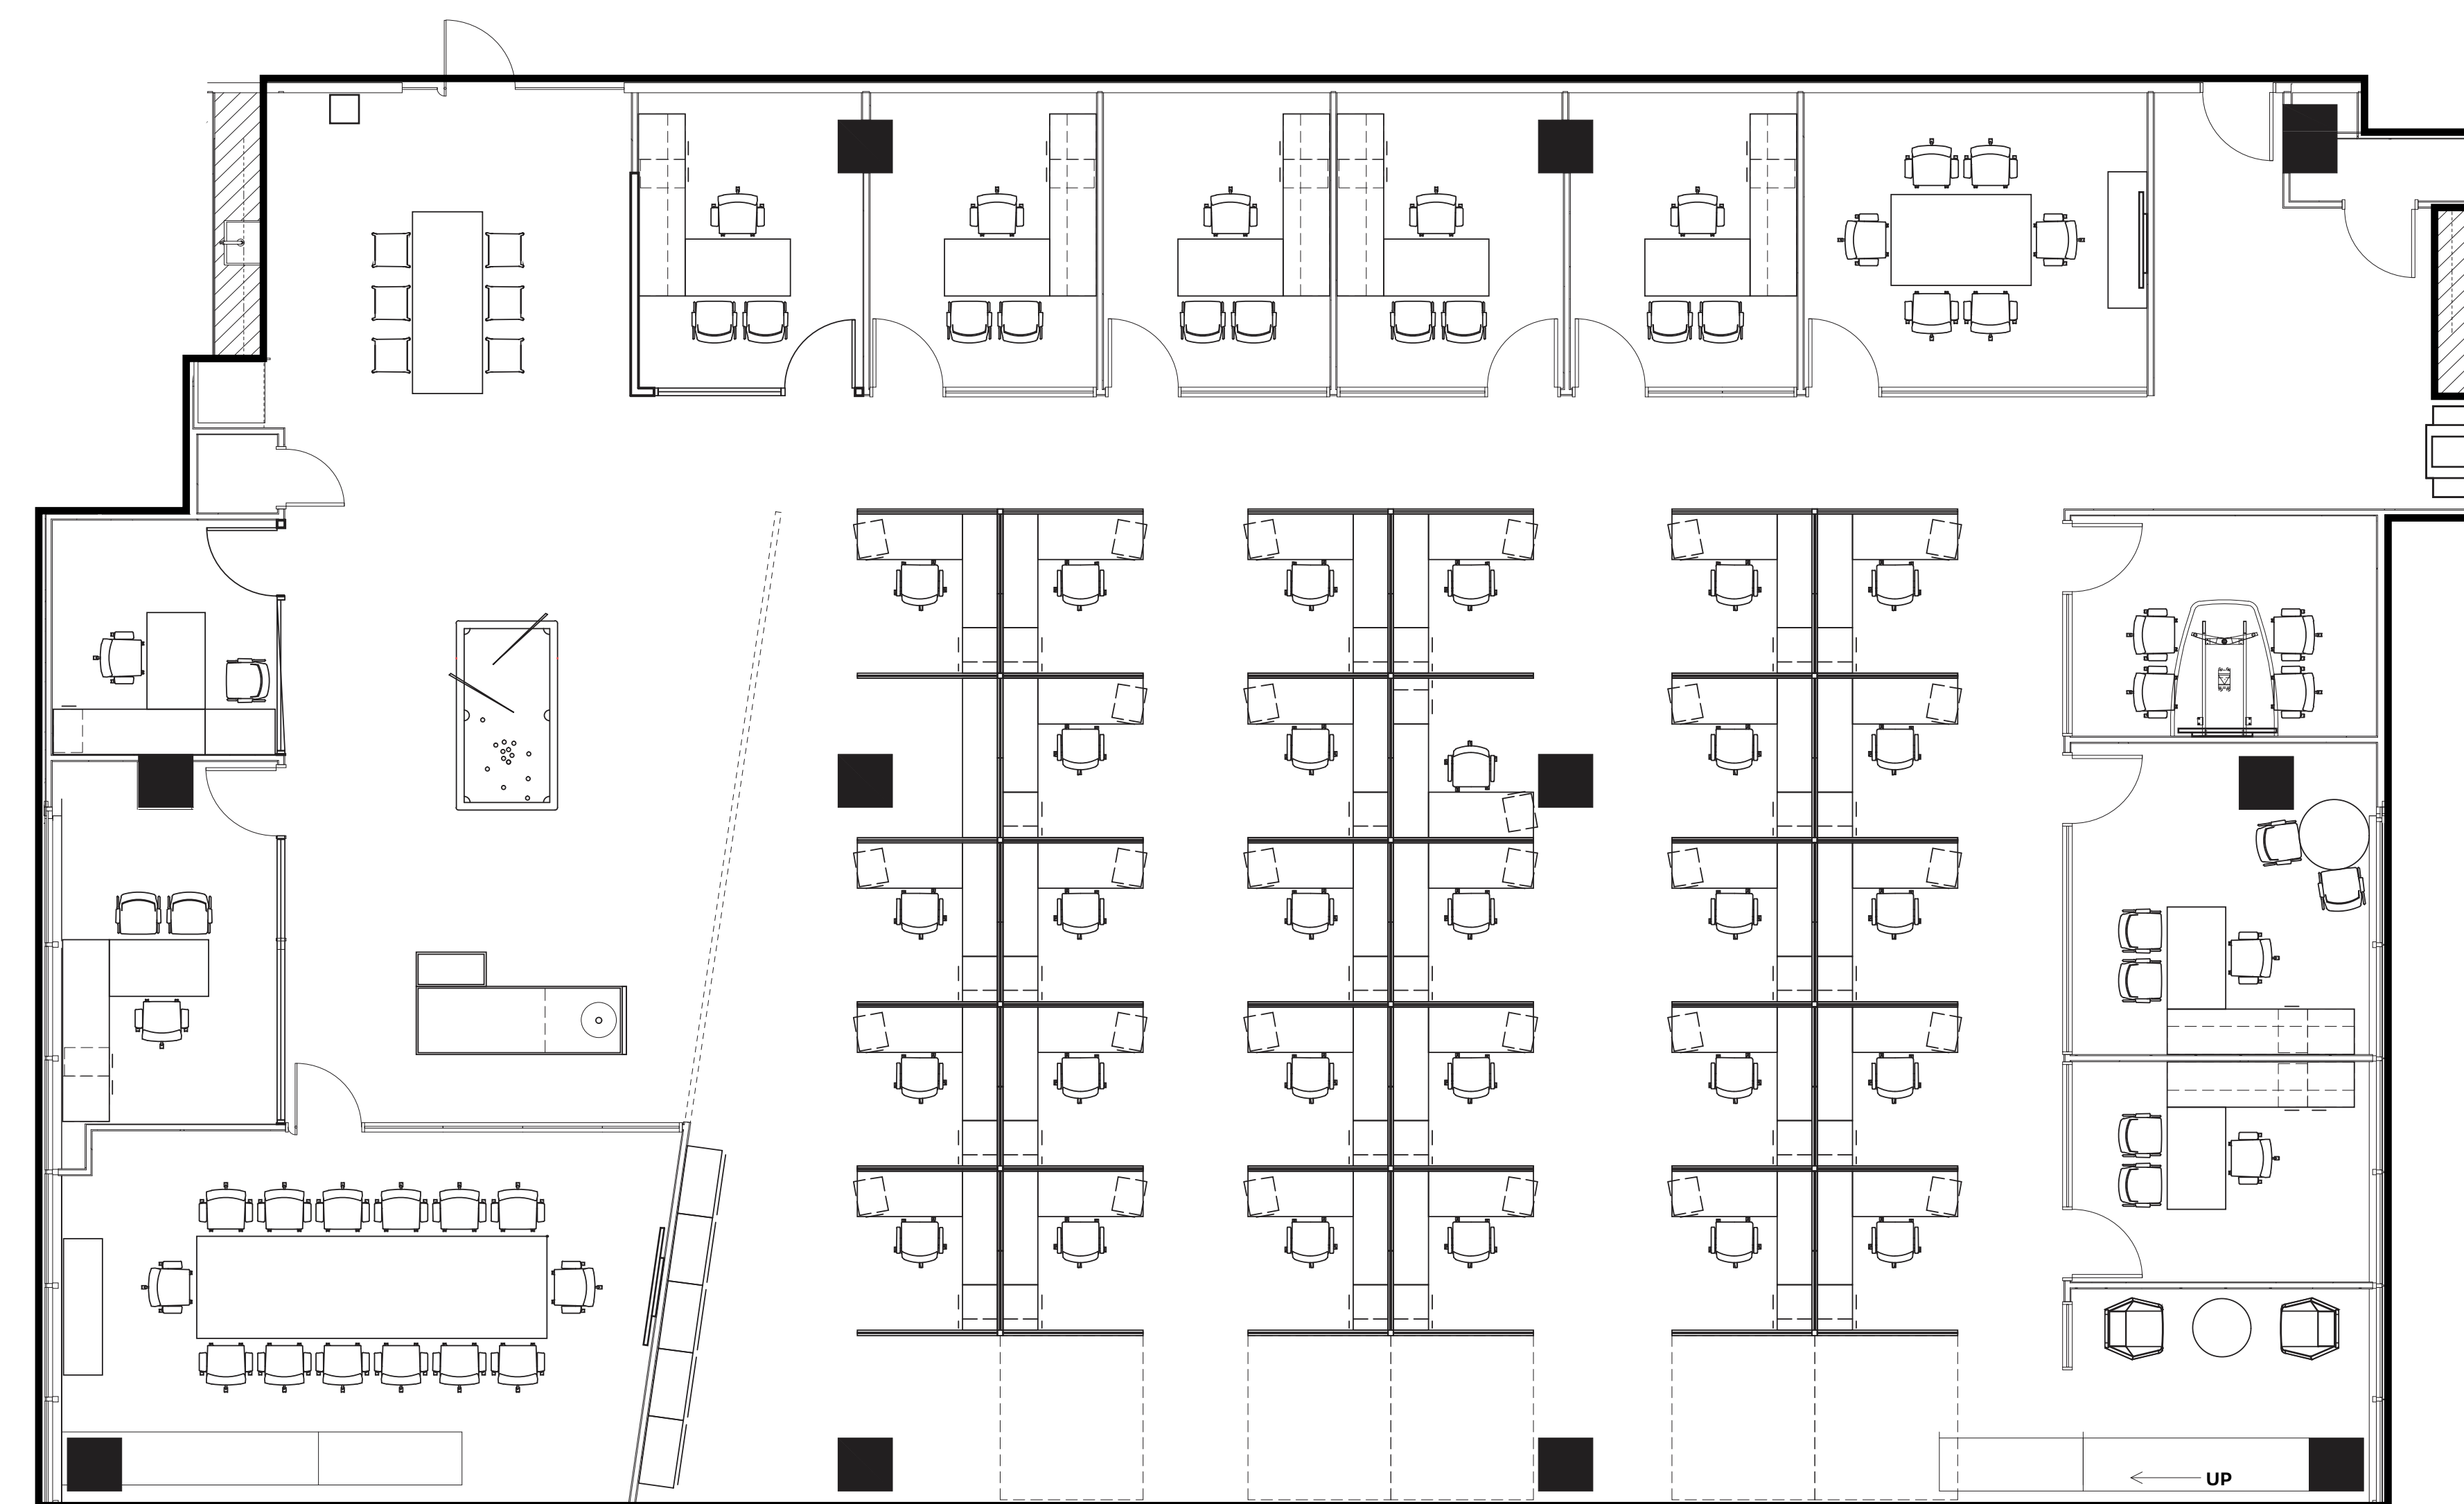

Accenture Tower

a KBS property

BE THE FIRST TO GET IN.

Suite 3450

7,376 RSF

Move-in ready, Accenture Tower's spec suites offer a variety of sizes and configurations. Our suites are fitted with luxurious details that make each suite unique for progressive users.

FLOOR 34TH

SUITE 3450

SQ FT. 7,376 RSF

STATUS **AVAILABLE JAN 2021**

Wendy Katz
P + 1 312 819 1175
C + 1 312 213 2219
Wendy.Katz@cushwake.com

Matt Lerner
P + 1 312 819 1254
C + 1 773 443 2218
Matt.Lerner@cushwake.com