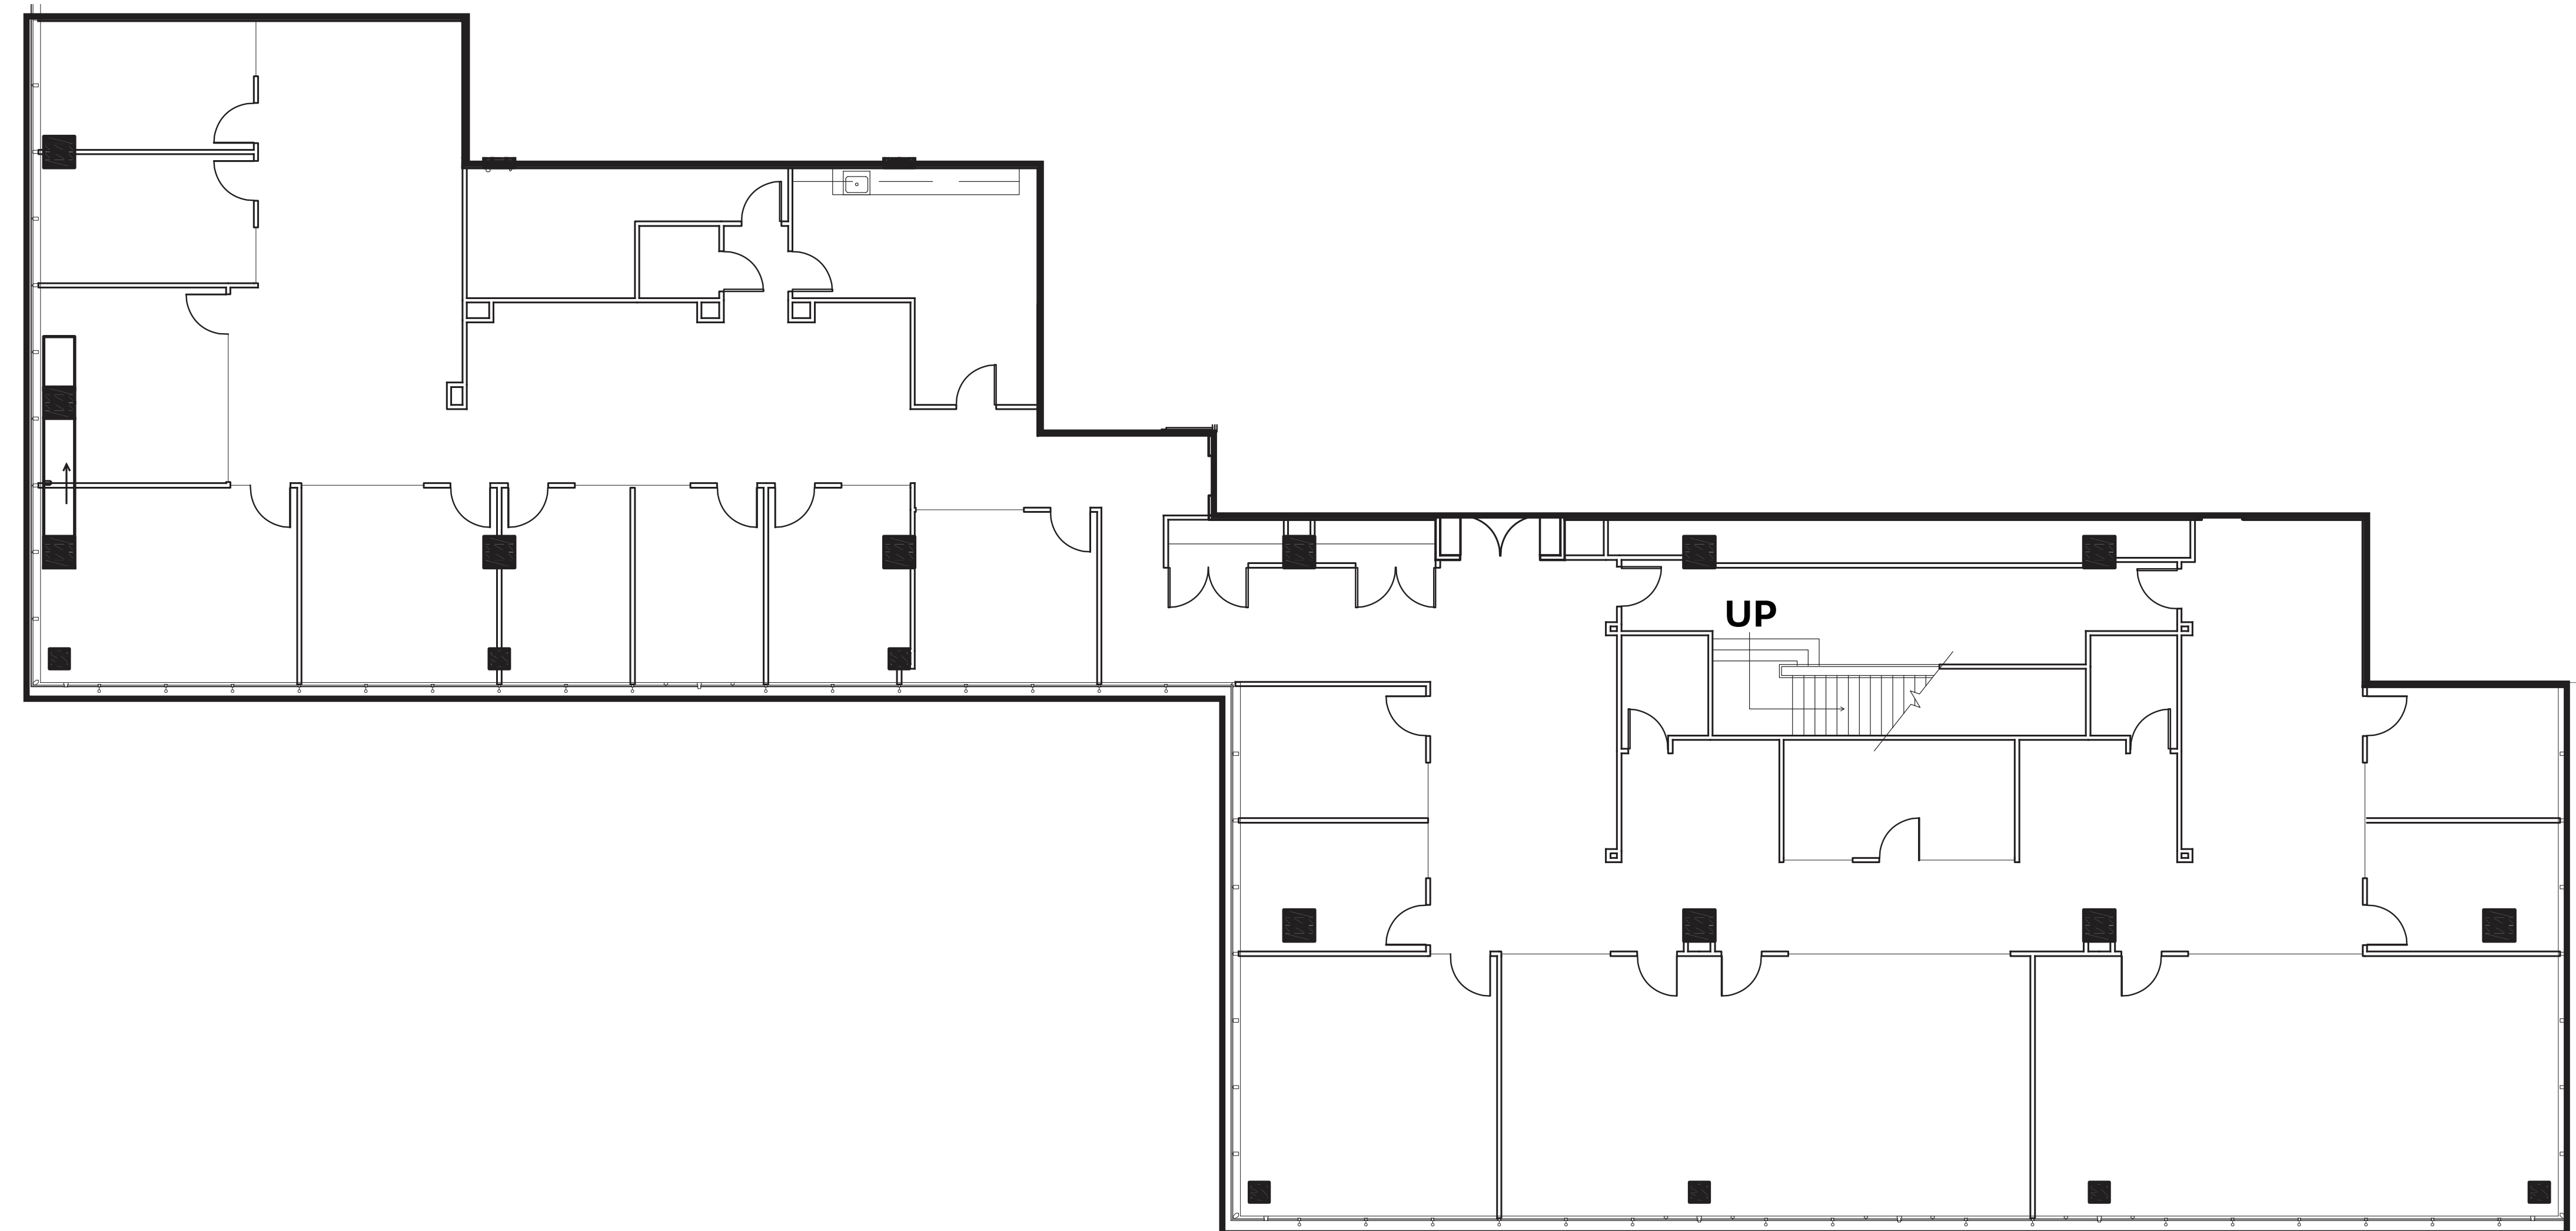

Accenture Tower

a KBS property

BE THE FIRST TO GET IN.

Suite 3950

10,369 RSF

Move-in ready, Accenture Tower's spec suites offer a variety of sizes and configurations. Our suites are fitted with luxurious details that make each suite unique for progressive users.

FLOOR 39TH

SUITE 3950

SQ FT. 10,369 RSF

STATUS **AVAILABLE MAY 2021**

Wendy Katz
P + 1 312 819 1175
C + 1 312 213 2219
Wendy.Katz@cushwake.com

Matt Lerner
P + 1 312 819 1254
C + 1 773 443 2218
Matt.Lerner@cushwake.com

Proudly leased and managed by
CUSHMAN & WAKEFIELD

KBS