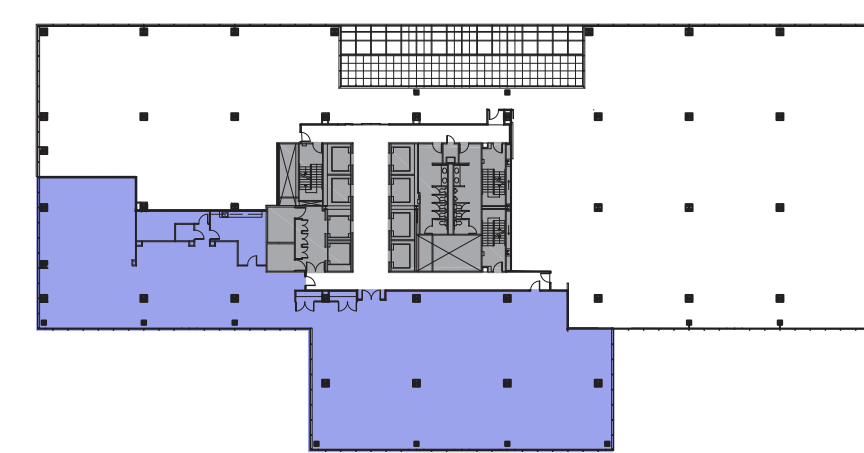

Accenture Tower

a KBS property

BE THE FIRST TO GET IN.

Suite 3950

10,369 RSF

Move-in ready, Accenture Tower's spec suites offer a variety of sizes and configurations. Our suites are fitted with luxurious details that make each suite unique for progressive users.

FLOOR 39TH

SUITE 3950

SQ FT. 10,369 RSF

STATUS **AVAILABLE MAY 2021**

Wendy Katz
P + 1 312 819 1175
C + 1 312 213 2219
Wendy.Katz@cushwake.com

Matt Lerner
P + 1 312 819 1254
C + 1 773 443 2218
Matt.Lerner@cushwake.com