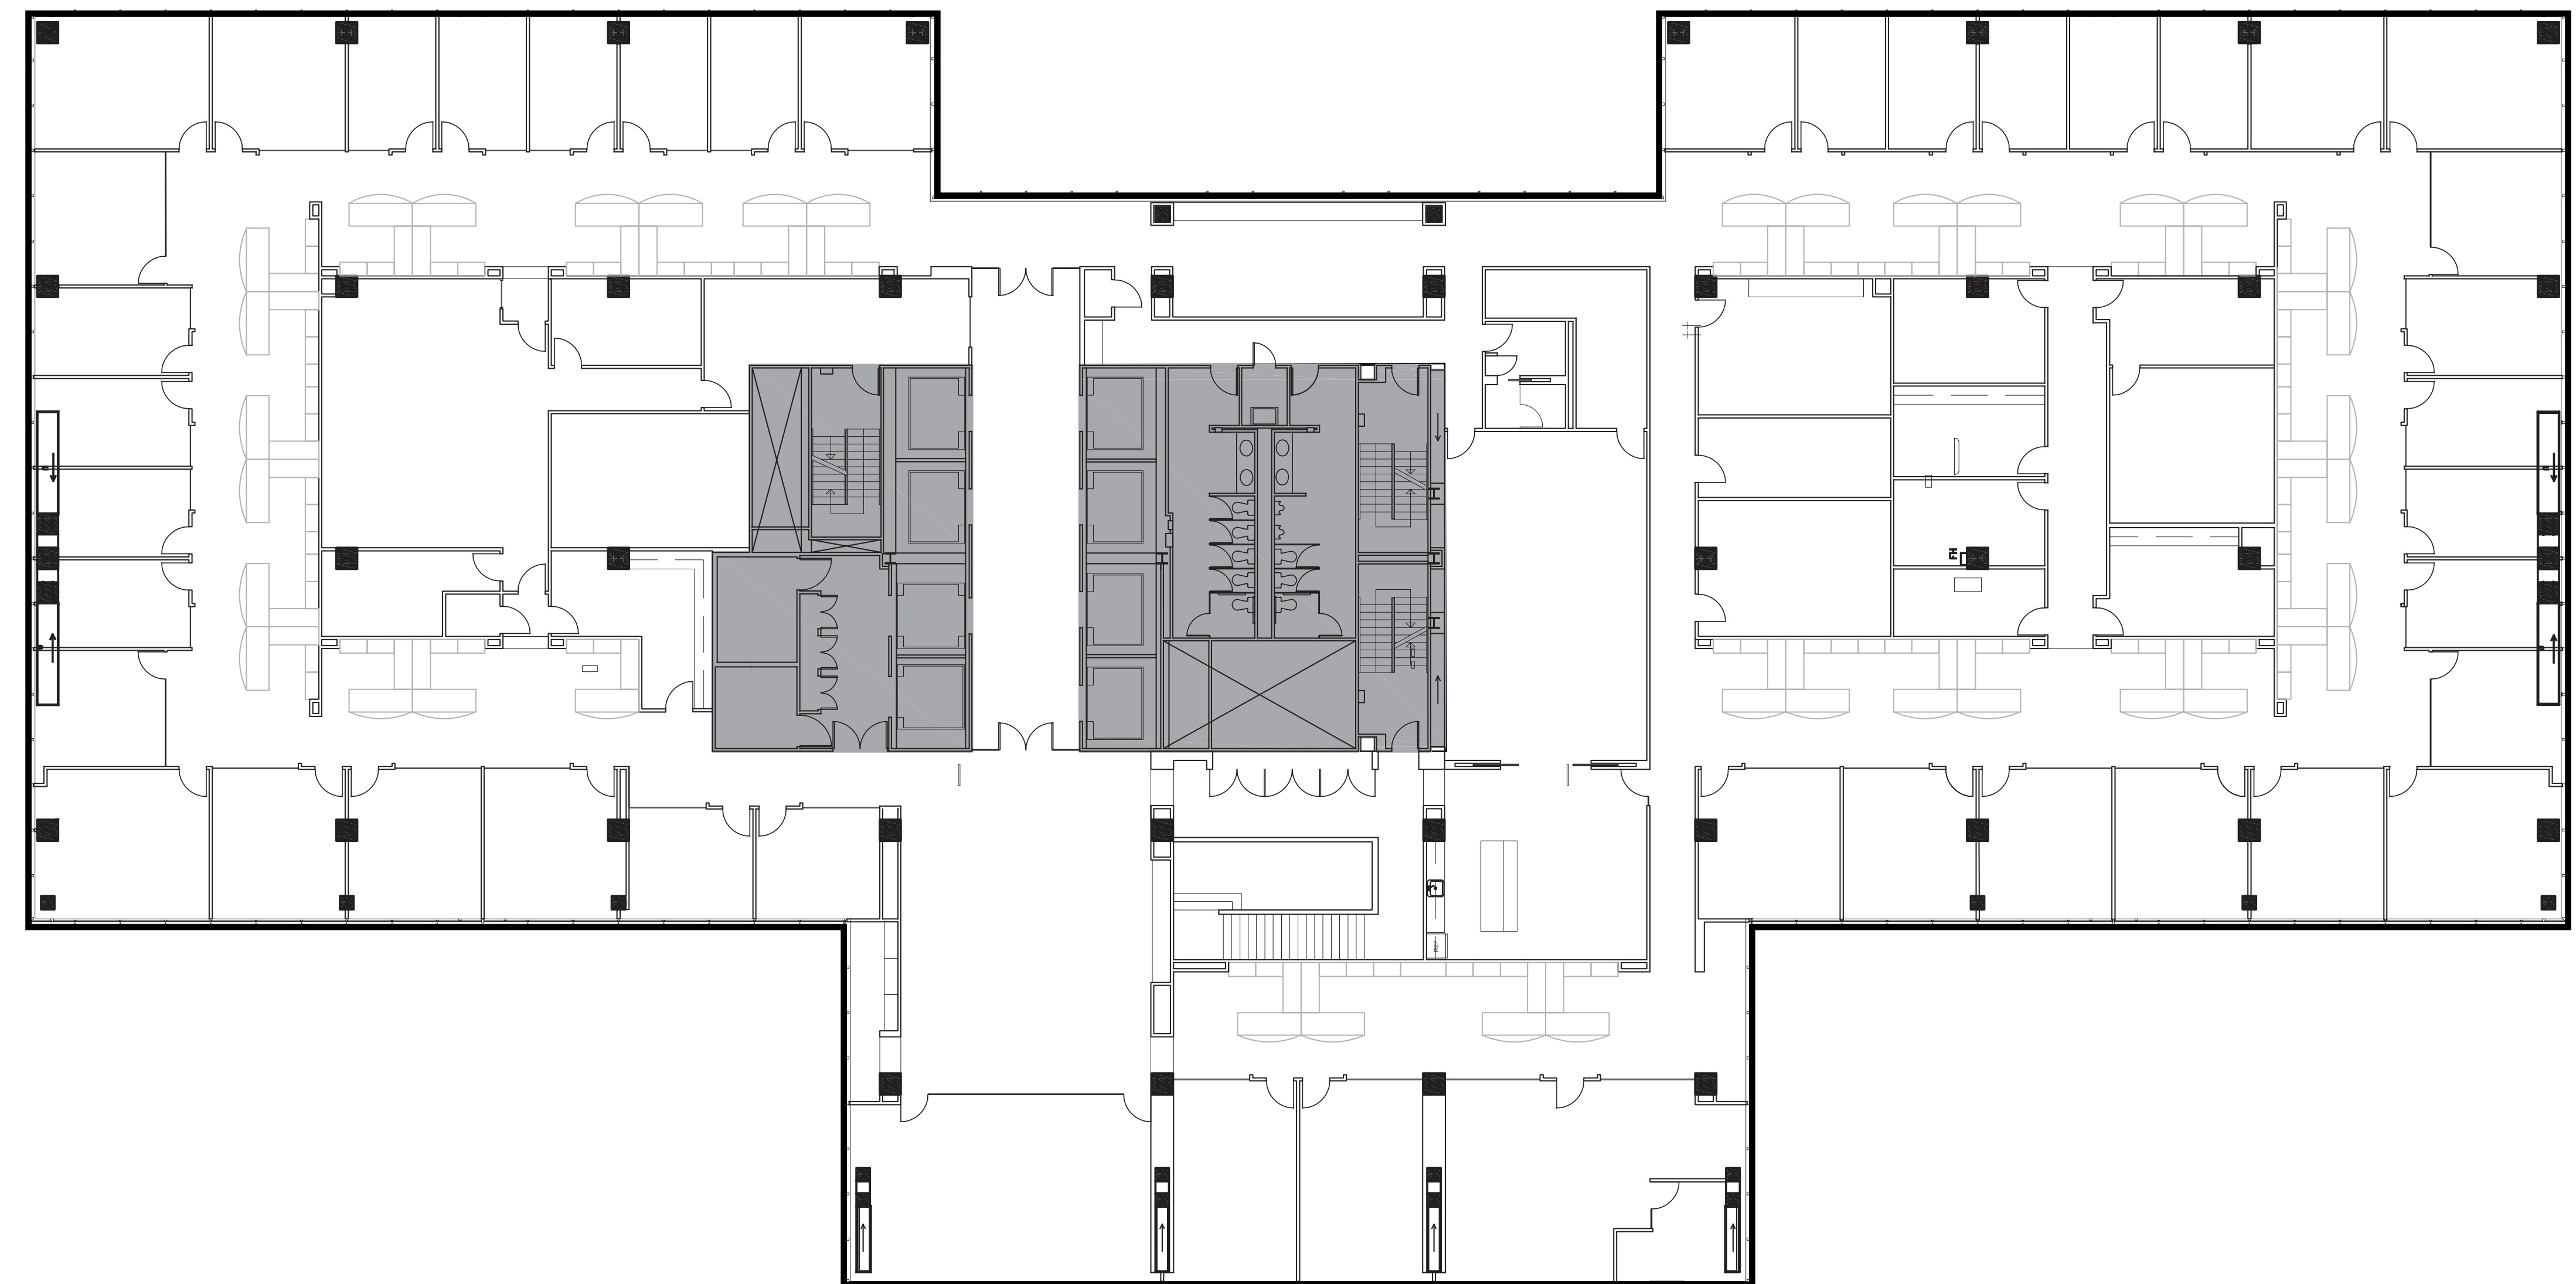

Accenture Tower

a KBS property

BE THE FIRST TO GET IN.

Suite 4000

31,506 RSF

Move-in ready, Accenture Tower's spec suites offer a variety of sizes and configurations. Our suites are fitted with luxurious details that make each suite unique for progressive users.

FLOOR 40TH

SUITE 4000

SQ FT. 31,506 RSF

STATUS **AVAILABLE MAY 2021**

Wendy Katz
P + 1 312 819 1175
C + 1 312 213 2219
Wendy.Katz@cushwake.com

Matt Lerner
P + 1 312 819 1254
C + 1 773 443 2218
Matt.Lerner@cushwake.com

Proudly leased and managed by
CUSHMAN & WAKEFIELD

KBS