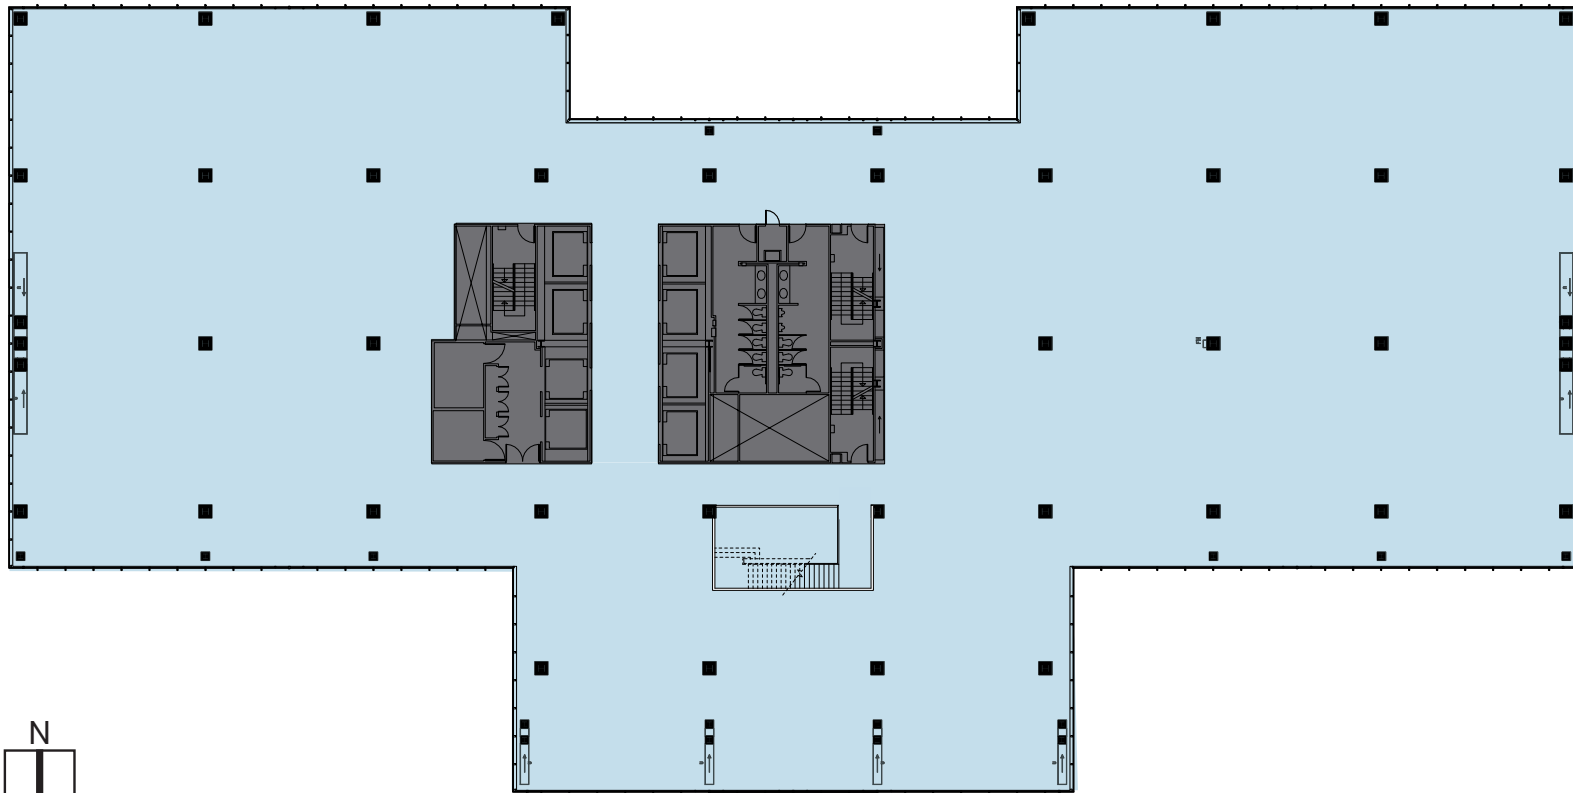

Accenture Tower

500 West Madison a KBS property

40TH FLOOR
31,506 RSF

WENDY KATZ

312 213-2219

wendy.katz@streamrealty.com

MATT LERNER

773 443-2218